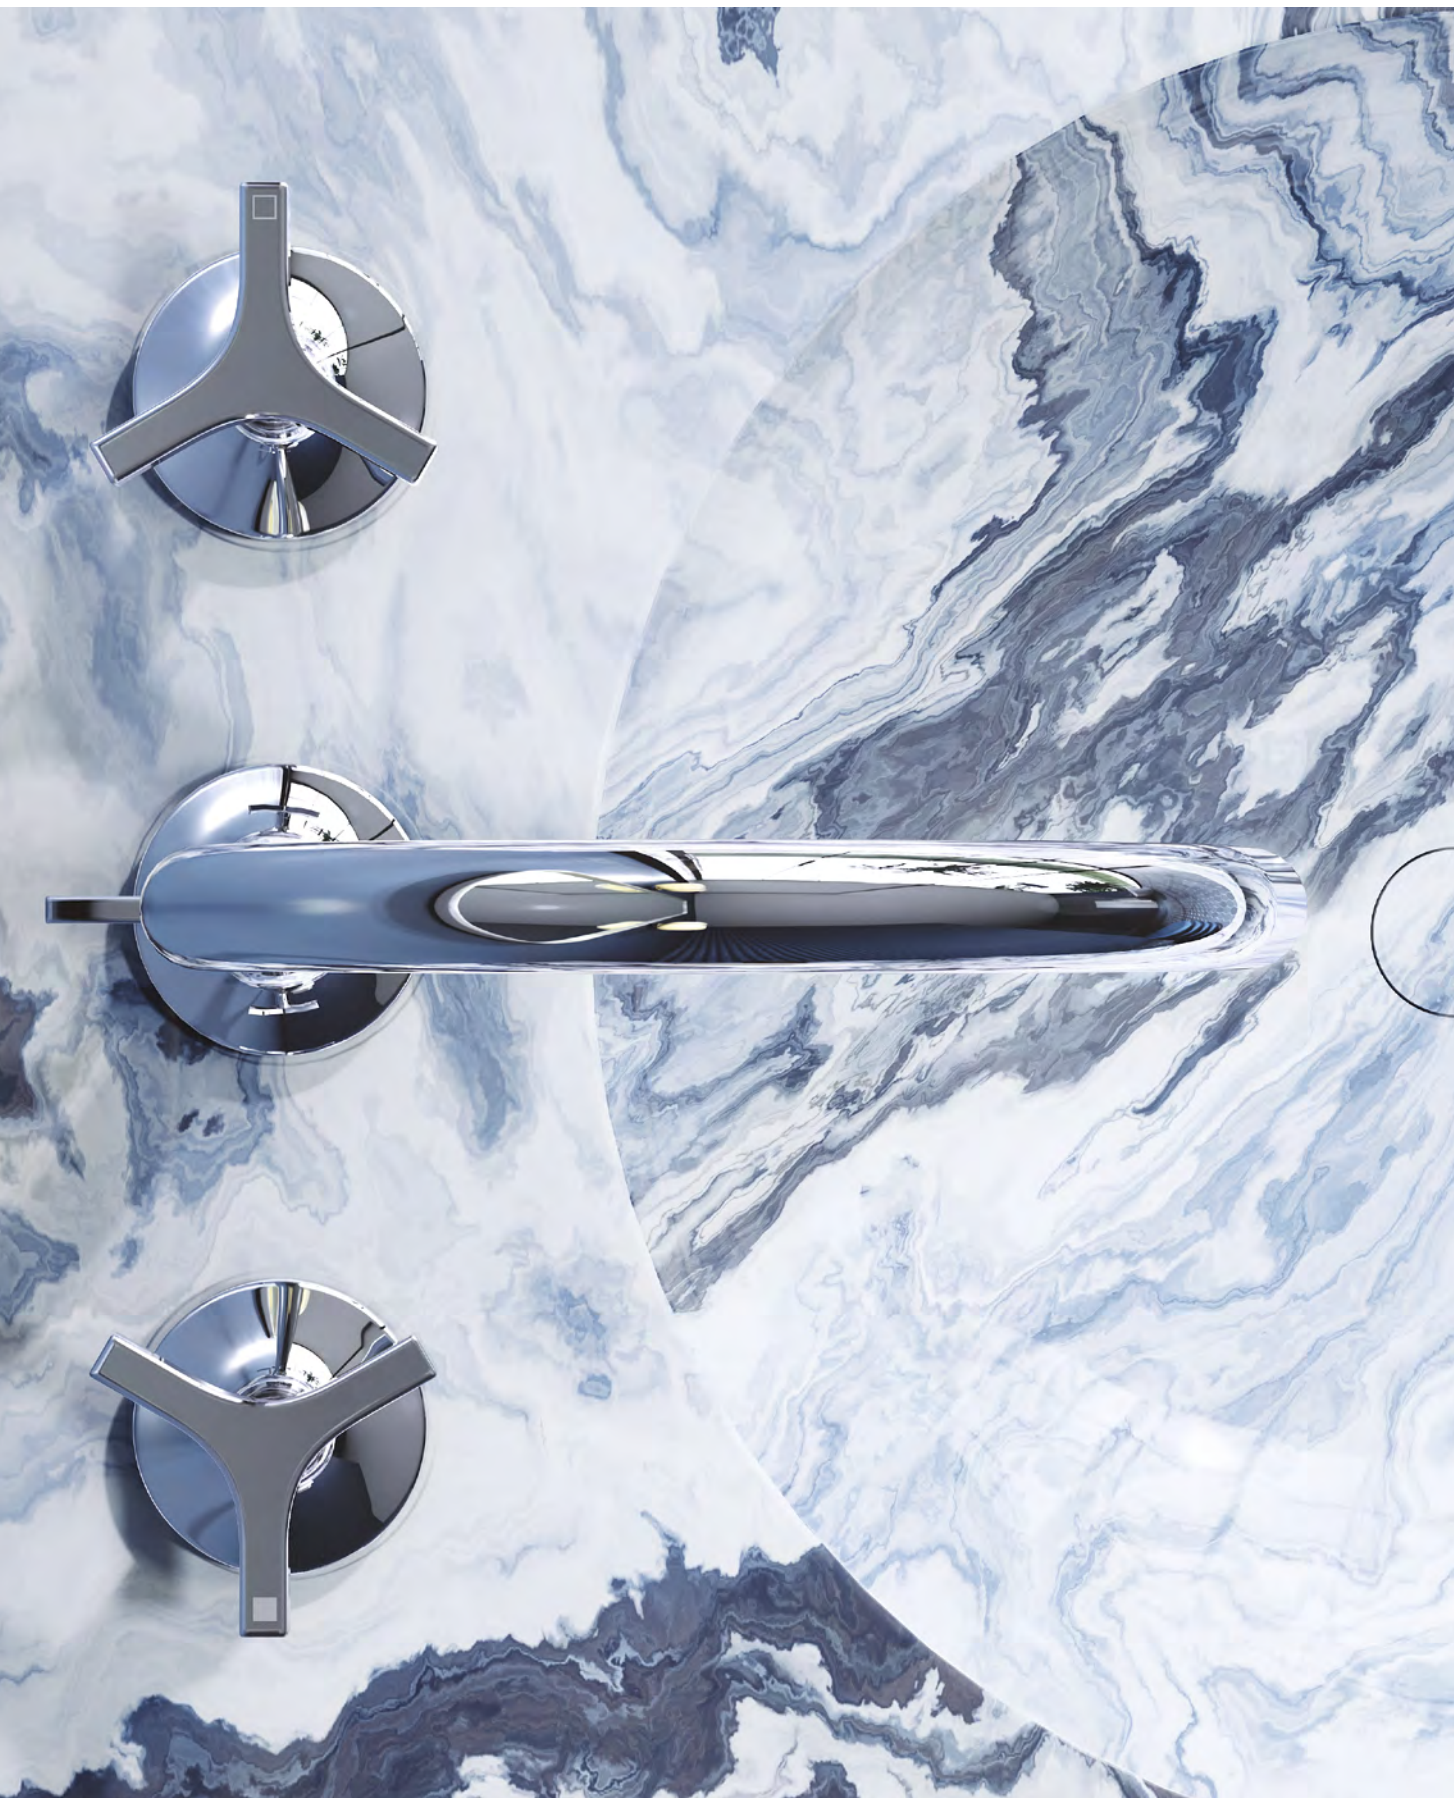

NOVA FONTE Déco

SMART LUXURY