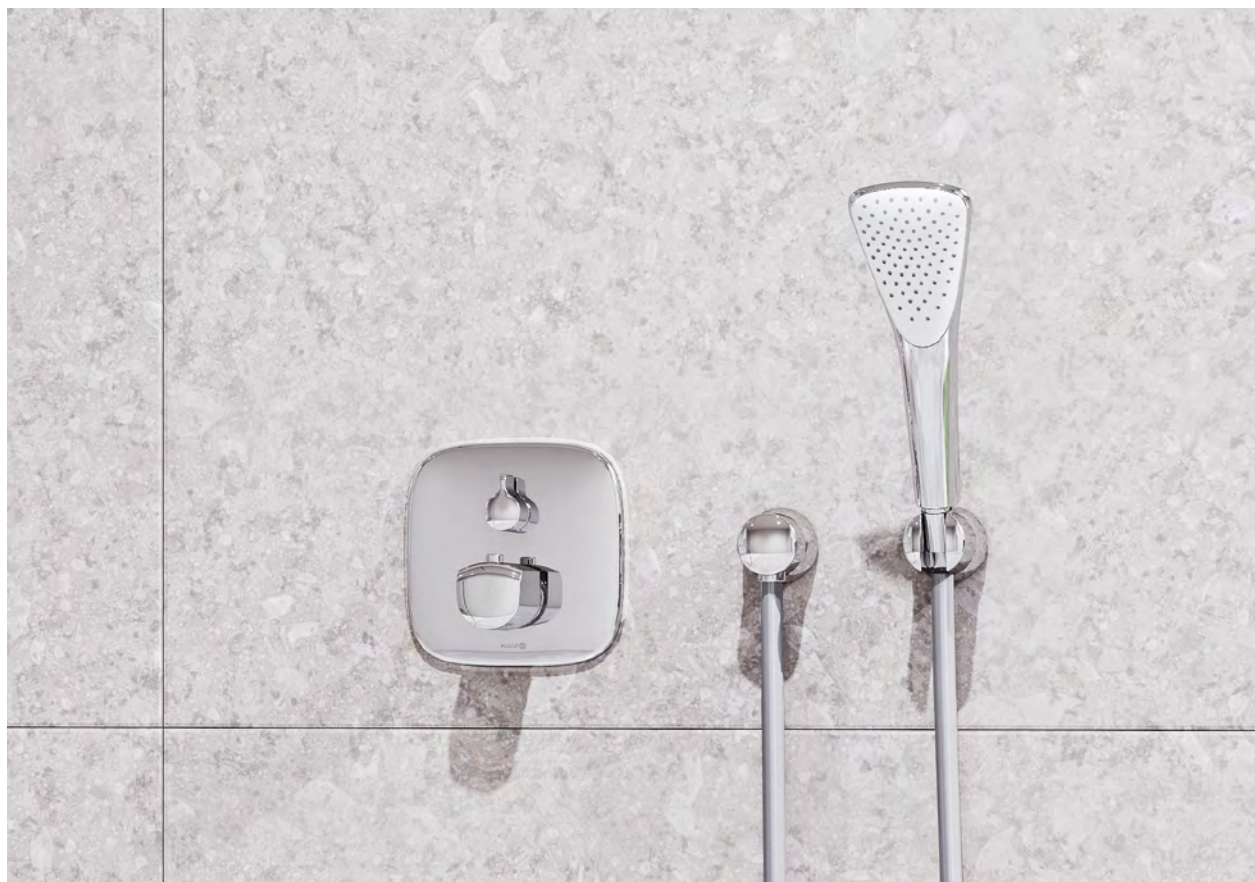

Reaching for the heights: with spout heights of 210 mm or 270 mm, the high-rise fitting adds brilliance to any washbasin.

Single lever shower mixer

416750575

Shower set

6774005-00

The wall-mounted shower mixer with side controls ensures maximum ease of use.

Concealed thermostatic shower mixer

418350575

Bath shower set

6765005-00

Wall supply

6306005-00

The thermostatic fitting accurately maintains the selected water temperature, even when the pressure fluctuates.

Up to date: the 'Eco s-pointer water flow regulator' reduces the water flow at the washstand to an economical 6 l/min.

←

Concealed two-hole wall-mounted single lever mixer

412440575

Single lever bidet mixer