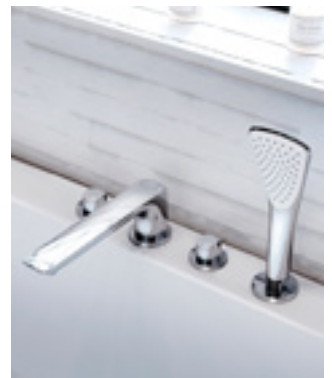

The round dials of the KLUDI AMEO mixer mirror the cross-section of its body.

The merger of the subtle shape of the spout into the ascending curve of the body is a hallmark of KLUDI AMEO fittings.

The length of the three-hole mixer spout – 220 mm – makes this solution perfect for installation on the wide edge of a bathtub or a shelf next to a tub.

**414450575**  
single-lever bath and shower mixer