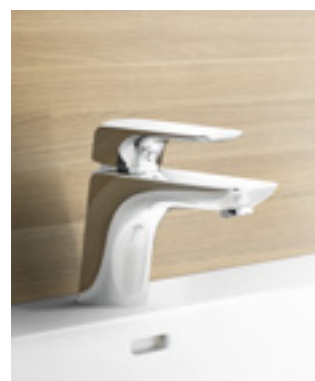

410280575*
without pop-up waste

412760575*
for use with displacement heaters

410260575*
without pop-up waste

*Not shown

Finish: 05 chrome