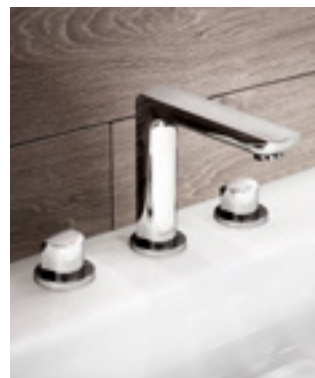

In your style

The design of your bathroom is just as important as the design of your kitchen or living room, and can be tailored to suit your individual taste. Choose the style, accessories and fixtures that go best with your lifestyle.

The round dials of the KLUDI AMEO mixer mirror the cross-section of its body.