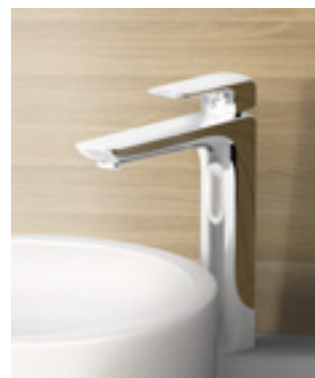

410280575*
without pop-up waste

412760575*
for use with displacement heaters

410260575*
without pop-up waste

*Not shown

Finish: 05 chrome