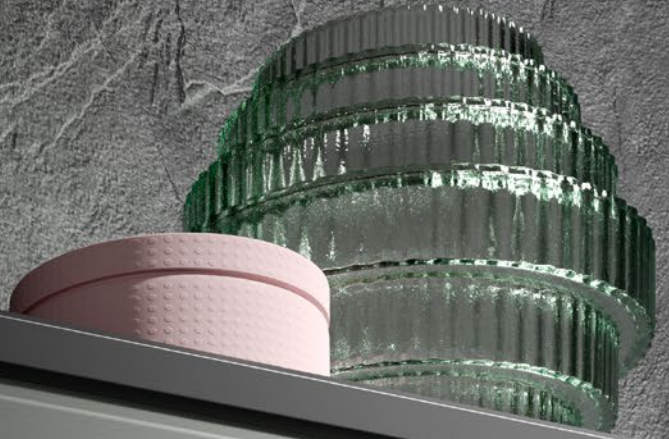

MIX & MATCH

TECEloop is still a classic among designer flush plates – and to this day remains unique with its modular system. Now we're presenting new covers.

The TECEloop modular system: an individual flush plate is made up of a cover and buttons. A wide range of materials and colours ensures the right cover to cater for every taste and every interior.

Delicate tones contrast with rugged structures: where slate and soft colours meet, eyes and hands experience a sensual interplay of the elements.

TECEloop

GLASS

Probably the most classic material that is used in our covers. However, new fresh colours let the most traditional of all TECEloop plates shine in a completely new light.

TECEloop light beige

Instead of being clinically cool, this plate appears comfortably soft in its tone of fluffy flannel. For bright bathrooms to feel good in!

Delicate but never fragile

TECEloop covers made of glass appear almost weightless thanks to their particularly transparent surface and flat wall structure. For everyday life, their extremely hard and scratch-resistant surface makes them extremely easy to clean.