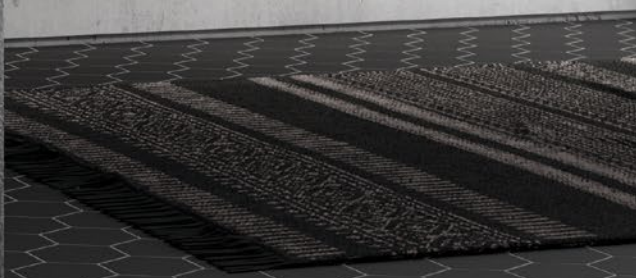

TECE 
close to you

TECEloop flush plates

**NEW LOOK
NEW FEEL**

TECE

A FRESH LOOK

FOR THE ORIGINAL

Two round buttons, harmonious, functional and beautiful. We couldn't improve the shape. But we've given the surface a makeover.

MIX & MATCH

TECEloop is still a classic among designer flush plates – and to this day remains unique with its modular system. Now we're presenting new covers.

The TECEloop modular system: an individual flush plate is made up of a cover and buttons. A wide range of materials and colours ensures the right cover to cater for every taste and every interior.

TECEloop

CONCRETE

05

Concrete used to be what lay behind the plaster. Today we use it deliberately: from the wall to the vase, we proudly display it in all its diversity. Now also as a toilet flush plate.