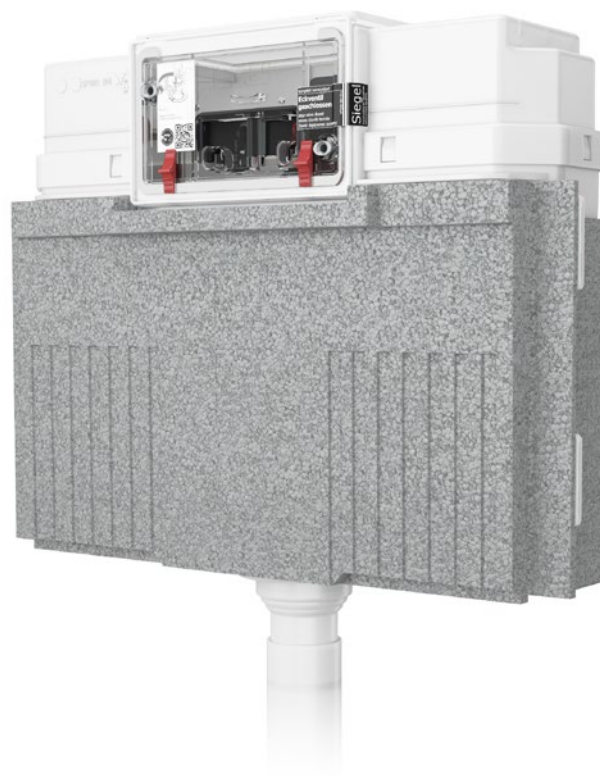

COMPATIBLE ALL-ROUND

TECEloop

TECESquare

TECEvelvet

TECESolid

TECEnow

No limits

All TECE flush plates are compatible with the universal cistern from TECE. For renovations and modernisations, they can be interchanged regardless of series and year. Even after decades. Planning and design in a modular system. Made by TECE.