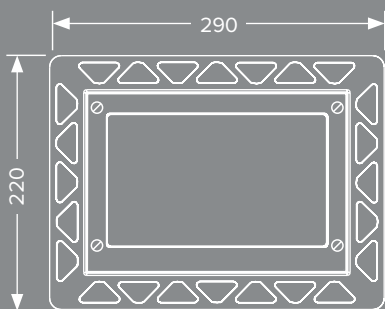

All glass variants offer the unique option of flush-mounted installation thanks to a special installation frame.

TECEloop installation frame

Colour	Item no.
White	9240646
Black	9240647
Polished chrome	9240649
Gold optic	9240648
Polished metal	9240644

Buttons