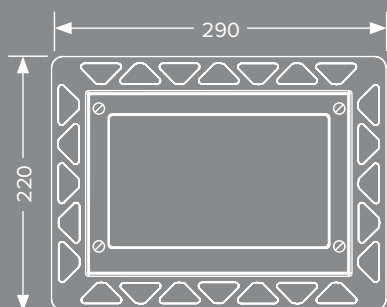

For flush-mounted assembly of TECEnow it's necessary to combine an installation frame and a spacing frame, which both can be ordered separately.

TECEnow installation frame

Colour	Item no.
White	9240646
Black	9240647
Polished chrome	9240649
Gold optic	9240648
Polished metal	9240644

TECEnow is designed for a minimum wall finish of 23 mm (total panel facing + tiling) in brick-wall construction. A spacing frame can be integrated for a flatter construction.