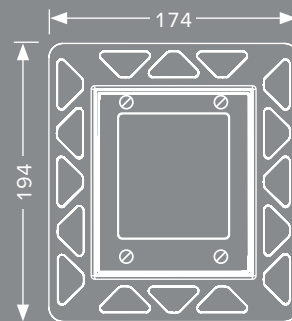

Dimensions: 104 x 124 x 11 mm

TECEloop flush plate made of plastic including flush valve cartridge for U1 flush valve housing.

Dimensions: 100 x 120 x 6 mm

Installation frame for flush-mounted installation of the urinal flush plate.