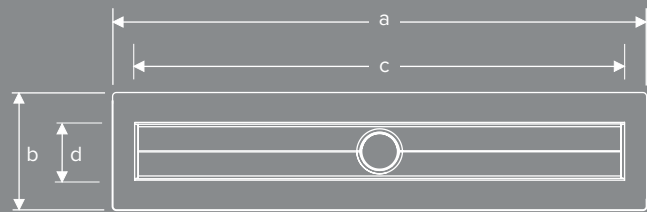

B Channel

The TECEdrainline drain channels that have been tried and tested a million times are available in various versions. If in doubt, the trades involved can help coordinate which one to use.

a = min. installation length, shell construction
b = min. installation width, shell construction
c = visible length after installation
d = visible width after installation

Nominal lengths 700 / 800 / 900 / 1000 / 1200 / 1500*

Construction type	a [mm]	b	c	d
TECEdrainline-Evo	693 / 793 / 893 / 993 / 1193	111	651 / 751 / 851 / 951 / 1151	71
TECEdrainline with stainless steel flange	711 / 811 / 911 / 1011 / 1211 / 1511	150	651 / 751 / 851 / 951 / 1151 / 1451	71
TECEdrainline natural stone channel	735 / 835 / 935 / 1035 / 1235 / 1535	152	646 / 746 / 846 / 946 / 1146 / 1446	68

* TECEdrainline-Evo only available up to nominal length 1200 mm