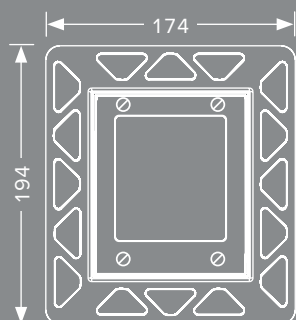

TECEnow – The facts

Thanks to the especially flat installation height of just 5 mm, TECEnow fits harmoniously into any bathroom architecture. A special installation frame means the urinal flush plate can also be installed flush-mounted.

Installation frame for flush-mounted installation of the urinal flush plate.