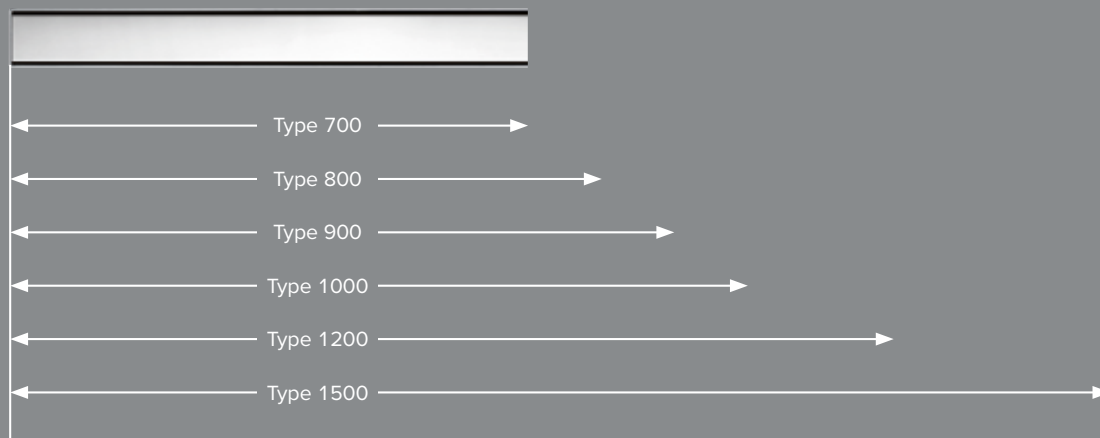

A Cover

Nominal length vs. visible dimensions

TECEdrainline shower channels come in various nominal lengths of 700 to 1500 mm*. Depending on the construction type, they come with an all-around sealing flange in different widths that lets you seal them into the structural shell. That's why the visible dimensions in the final tiled floor are slightly smaller compared to the actual installation dimensions in the shell (compare also graphic and table on the next page).

* TECEdrainline-Evo only available up to nominal length 1200 mm