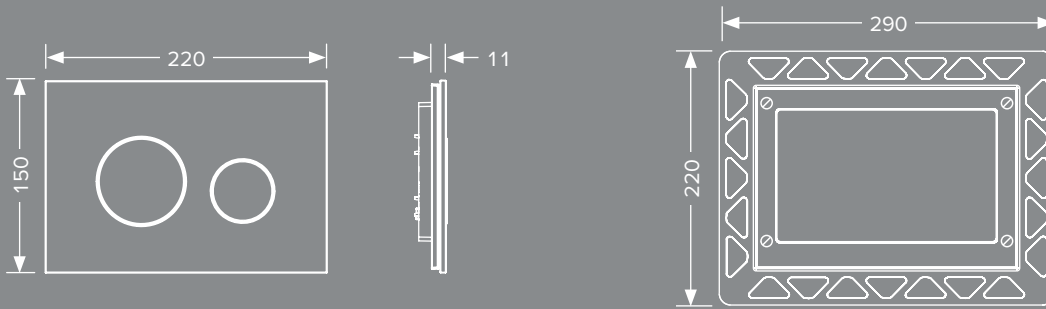

TECEloop glass

A separate installation frame is available for flush-mounted installation.