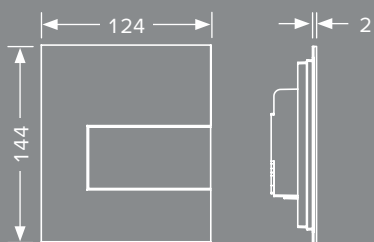

TECESquare – The facts

The surface of TECESquare can be made in a choice of stainless steel or glass. With a visible, only 3 mm deep (stainless steel) cover, it installs very flat on the wall or can even be integrated flush-mounted (glass version).

Stainless steel

TECESquare urinal flush plate made of stainless steel including flush valve cartridge for flush valve housing U1. Dimensions: 124 x 144 x 2 mm