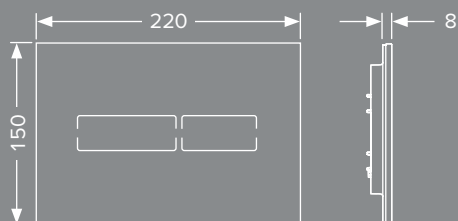

TECElux Mini – The facts

TECElux Mini is an electronic glass flush plate for TECE cisterns with front actuation and an actuation height of approx. 1 m. The integrated sensor recognises when somebody approaches the toilet and then illuminates the contours of the sensor surfaces through the seamlessly smooth glass facing. The flush is actuated touch-free or by means of a light tap on the button area.