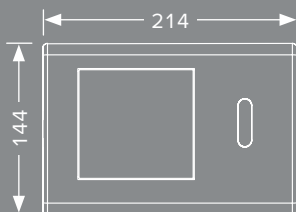

Silk matt white,
Item no. 9240312

Polished white,
Item no. 9240314

Brushed stainless steel,
Item no. 9240310

Polished chrome,
Item no. 9240311

The transformer for the 230 V version is not installed in the valve housing. Instead, it is installed in a conventional flush-mounted switch actuator.