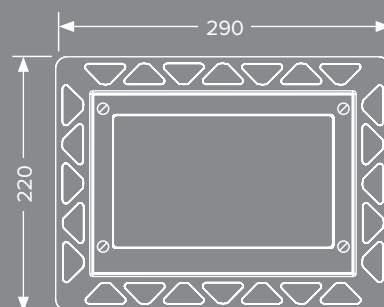

TECEvelvet flush plates can be installed fully flush using a special mounting frame.

TECEloop

THE ORIGINAL.

Nature cannot be improved.
That's why we prefer to work directly
with the original.

061

Everything genuine!