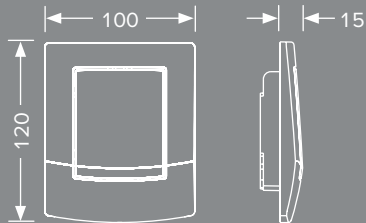

TECEambia urinal flush plate made of plastic including flush valve cartridge for flush valve housing U1.

Dimensions: 100 x 120 x 15 mm

TECEambia variants

The cover can be selected in white or bright chrome – the first also comes with antibacterial coating.