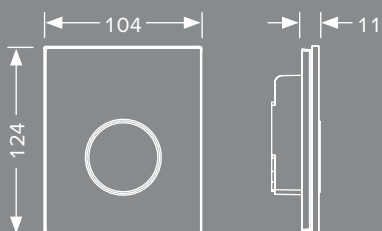

TECEloop – The facts

The surface of TECEloop can be made in a choice of plastic or glass. The glass version can also be flush-mounted in the wall.

TECEloop flush plate made of glass including flush valve cartridge for U1 flush valve housing.

Dimensions: 104 x 124 x 11 mm