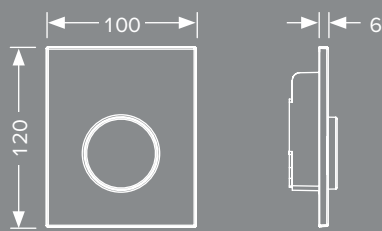

Dimensions: 104 x 124 x 11 mm

TECEloop flush plate made of plastic including flush valve cartridge for U1 flush valve housing.

Dimensions: 100 x 120 x 6 mm

Installation frame for flush-mounted installation of the urinal flush plate.