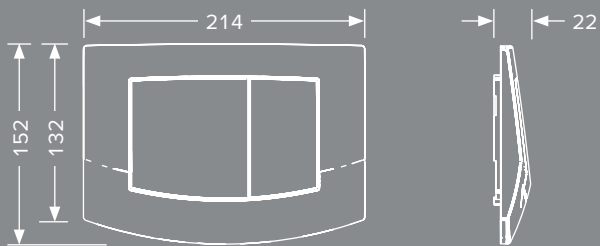

TECEambia – The facts

The toilet flush plate made of plastic can be used for front or top actuation. Rattling noises can be reliably avoided during actuations thanks to the rubber buffers on both sides.