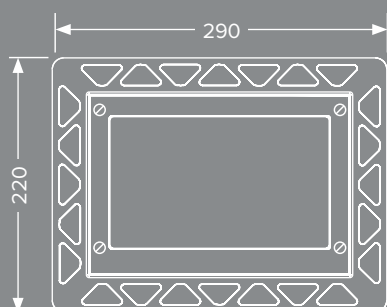

TECElux Mini can also be flush-mounted on the wall with a special installation frame.

Programmable functions – with separate programming remote control:

- Sensor recognition range
- Hygiene flush
- Activation time
- Safety flush
- Illumination brightness of the display