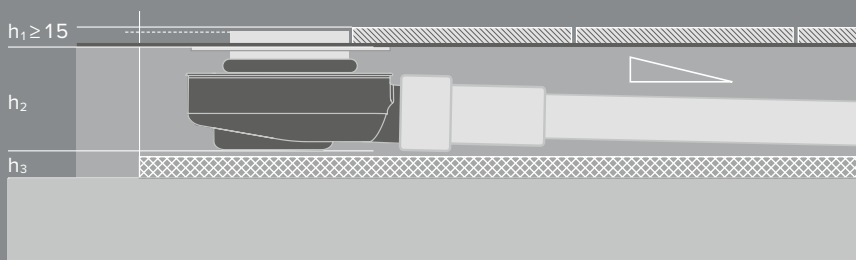

- h₁ Height of anti-capillary edge (15 mm) and floor covering (including sealing and tile adhesive)
- h₂ Height of drain incl. shower channel, up to screed upper edge
- h₃ Height for sound insulation or insulation and drain line gradient

Drain	h₂* [mm]	Performance [l/s]
Extra flat	53	0.5
Flat	80	0.8
Standard	105	0.9
Max.	133	1.4
Vertical	52	1.3

* When using the TECEdrainline-Evo shower channel height h₂ each + 2 mm

Verified safety:
TECEdrainline shower channels and drains meet the independently tested sealing standards of Seal System.