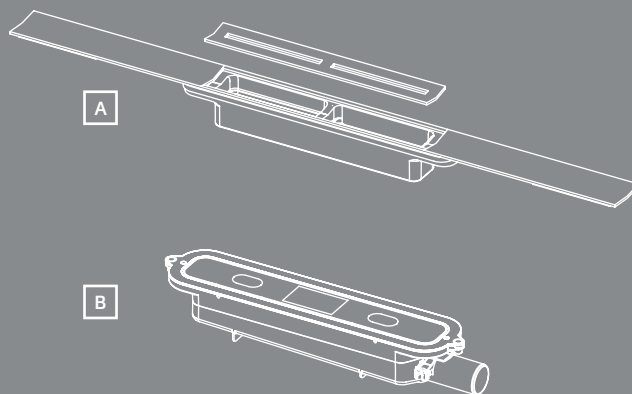

The TECEdrainprofile range

With two drains and eight shower profiles, the TECEdrainprofile range covers a range of installation variations. And adjusts precisely to any niche width in the process: The profile can be shortened on both ends for millimetre precision, recessed installation.

TECEdrainprofile total package

A TECEdrainprofile shower profile always consists of:

- A A stainless steel profile
- B A drain

The matching Seal System sealing sleeve is included in the scope of delivery. It seals safe and tight with a simple click.

026