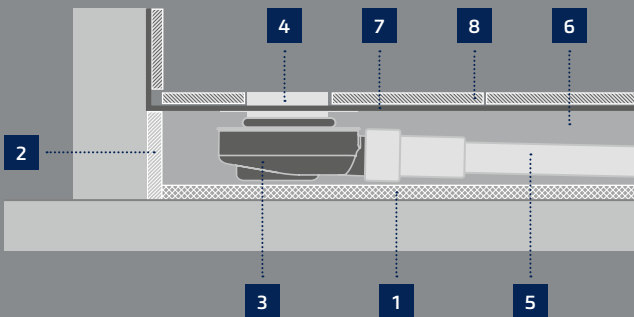

C Drain

The drain trap is selected according to the drainage capacity required and the available floor installation height. The height for the floor insulation and the drain line gradient should also be considered when making a selection. If the available installation height is insufficient then the shower area can also be designed as a platform with dressing area in the room.

- 1 Sound decoupling, insulation
- 2 Edge insulation strips
- 3 Drain pot
- 4 Shower channel
- 5 Drain line
- 6 Screed
- 7 Combined sealing
- 8 Thin-bed tiling