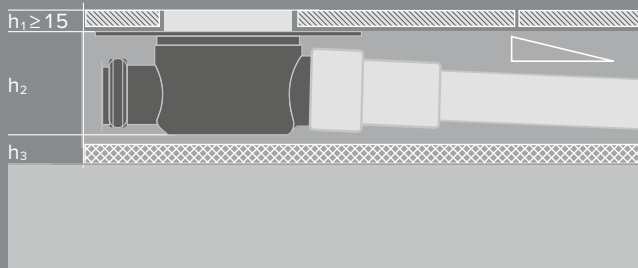

Natural stone base

The TECEdrainline product configurator helps you plan and assemble the shower channel: at www.tece.com!

Design covers made of stainless steel

Nominal length		700 mm	800 mm	900 mm	1000 mm	1200 mm	1500 mm
Type	Surface	Item no.	Item no.	Item no.	Item no.	Item no.	Item no.
"steel II"	polished	600782	600882	600982	601082	601282	601582
	brushed	600783	600883	600983	601083	601283	601583

Stainless steel design grate

Design grate "quadratum"

C Outlet

Outlet	h ₂ [mm]	Performance [l/s]
extra-flat	74	0.50 - 1.12*
standard	98	0.52 - 1.35*
vertical	–	0.64 - 2.10*

* depending on the grate size and installation height