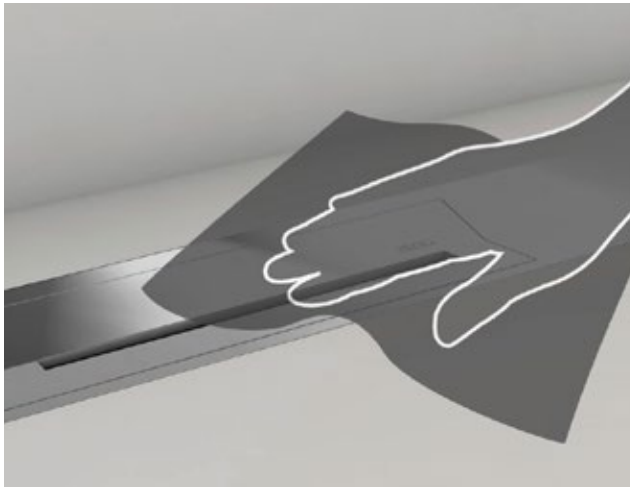

2

More design freedom

As individual as the shower area: larger format tiles are currently all the fashion in bathroom design. The shower profile made of polished or brushed steel optimally adjusts to the width of the shower area. The tile mirror is not disturbed by the drainage and the overall aesthetic picture is retained.

3

1

- 1 Flush-to-wall installation
- 2 Polished stainless steel
- 3 Brushed stainless steel

EASY TO CLEAN.

Smooth surfaces instead of tricky edges

Large-format materials not only make a visual impact in the shower area, but also make cleaning effortless. Simply wipe through and the modern shower area remains beautiful for a long time. This enables design to be something that can be effective in everyday life.

Neatly solved

How do we picture a shower profile? Attractive, practical and with properties that decidedly simplify cleaning. Like TECEdrainprofile.

With self-cleaning effect

Thanks to the internal gradient the water and potential dirt is transported directly into the drain at the centre of the profile.

By the simplest means

Rinse, wipe, done: a simple cloth is enough to clean the low-maintenance stainless steel shower profile.

With push function

The profile lid can be folded up with a press of the finger and removed without help – for simple cleaning.