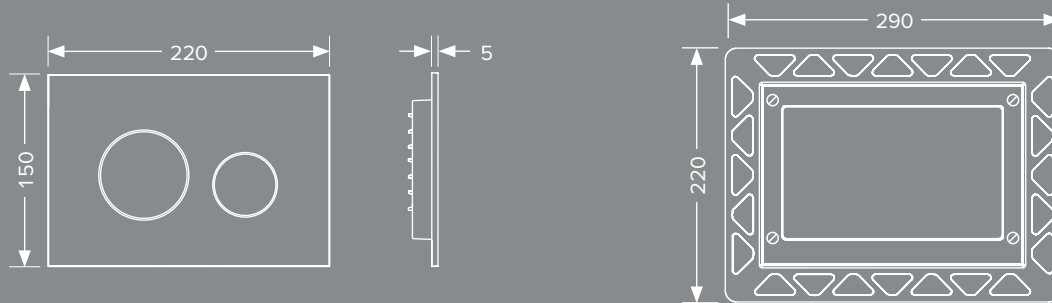

It's worth taking a closer look here: for an even more harmonious look, all TECEloop flush plates can optionally also be installed flush.

TECEloop plastic design

The TECEloop plastic flush plates are particularly flat and can also be fully flush-mounted.