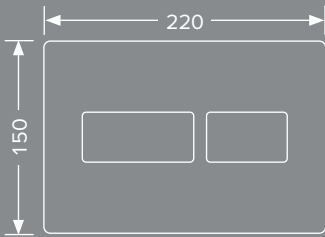

TECEsolid - the facts

The TECEsolid flush plate is suitable for TECE cisterns with front or top actuation.

Polished chrome,
Item no. 9240431