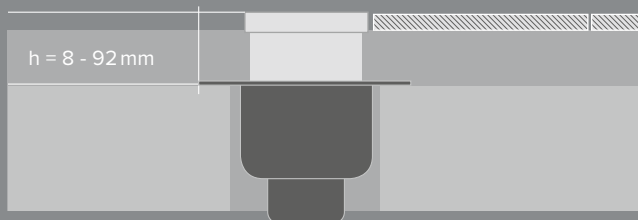

Stainless steel design grate

Design grate "quadratum"

C Outlet

Outlet	h ₂ [mm]	Performance [l/s]
extra-flat	74	0.50 - 1.12*
standard	98	0.52 - 1.35*
vertical	–	0.64 - 2.10*

* depending on the grate size and installation height