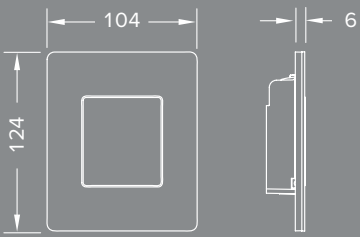

TECESolid - the facts

For the demanding semi-public sector:
the rubber-buffered mechanical urinal
flush plate from the TECESolid series.