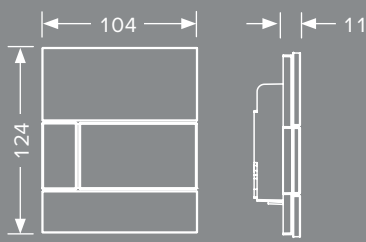

Glass

TECESquare flush plate made of glass including flush valve cartridge for flush valve housing U1. Dimensions: 104 x 124 x 11 mm