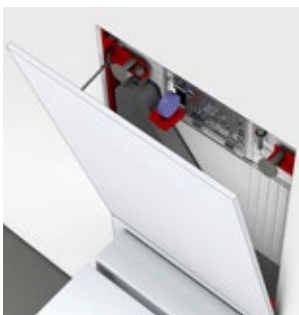

The glass facing conceals the large inspection opening, which allows quick access to the technology at any time – for example to the insert chute for cleaning tablets.