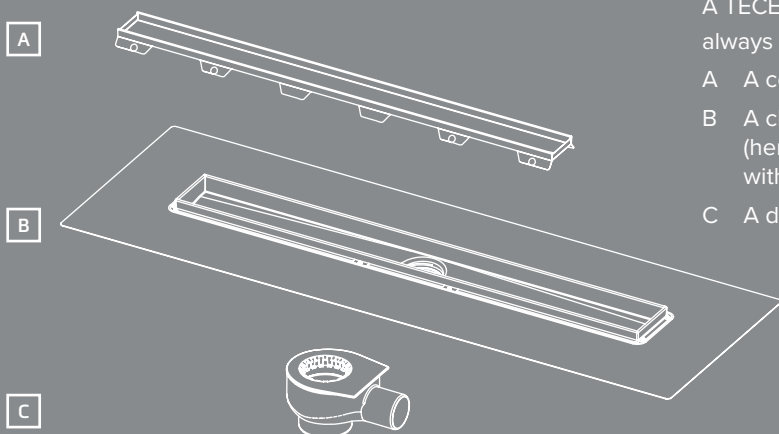

The TECEdrainline Modular System

The TECEdrainline range is a modular system that lets you realise the optimum shower channel solution for almost any shower area. You can combine the individual components any way you like: from the cover to the channel in the adjusted length through to the right drain.

TECEdrainline total package

A TECEdrainline shower channel always consists of:

- A A cover
- B A channel (here TECEdrainline-Evo with sealing sleeve)
- C A drain