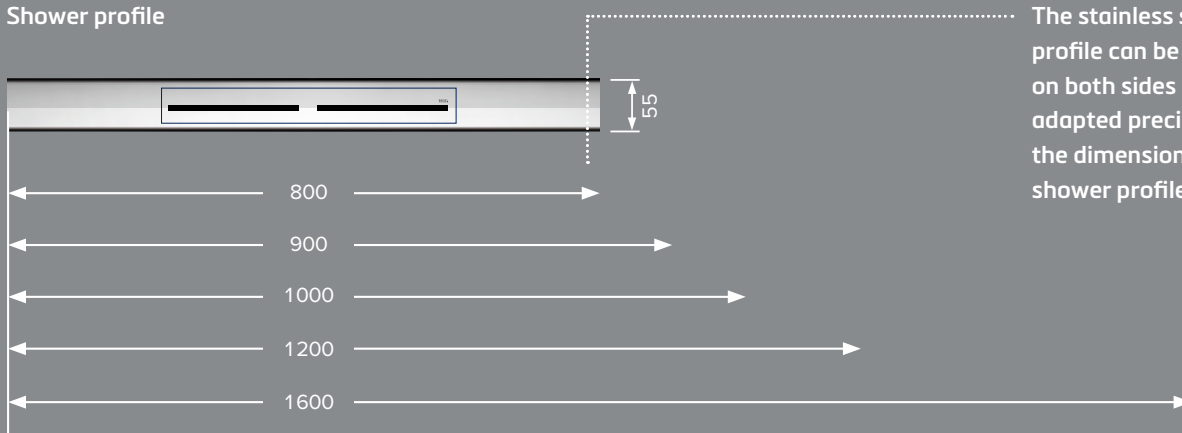

TECEdrainline shower channels come in various nominal lengths of 700 to 1500 mm*. Depending on the construction type, they come with an all-around sealing flange in different widths that lets you seal them into the structural shell. That's why the visible dimensions in the final tiled floor are slightly smaller compared to the actual installation dimensions in the shell (compare also graphic and table on the next page).

TECEdrainprofile total package

A TECEdrainprofile shower profile always consists of:

- A A stainless steel profile
- B A drain

The matching Seal System sealing sleeve is included in the scope of delivery. It seals safe and tight with a simple click.

026

A Shower profile

The stainless steel profile can be shortened on both sides and be adapted precisely to the dimensions of the shower profile.

A special feature: the internal gradient

The shower profile has an internal incline to improve water drainage and the self-cleaning effect. This ensures the water flowing out of the area is reliably guided to the central drain.