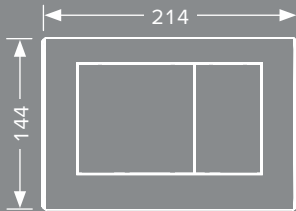

TECEplanus – The facts

TECEplanus is a toilet flush plate for front or top actuation. Rubber buffers on both sides prevent rattling noises during actuation. In the version with infrared sensor TECEplanus is suitable for touch-free or manual front actuation and an actuation height of approx. 1 m.