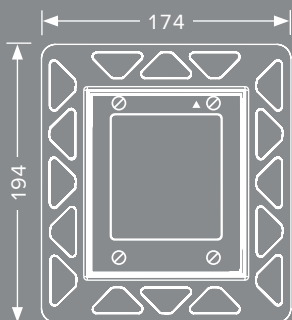

TECESquare can be integrated especially close to the wall (stainless steel) or flush to the wall (glass) via a special installation frame.