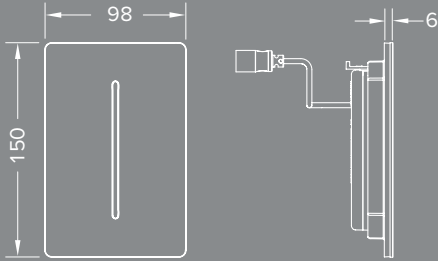

7.2 V battery
Item no. 9242024

TECEfilo-Solid- the facts

For the demanding semi-public sector: the urinal flush plate from the TECEsolid range. At 6 mm, TECEfilo-Solid is arranged particularly flat in front of the wall.