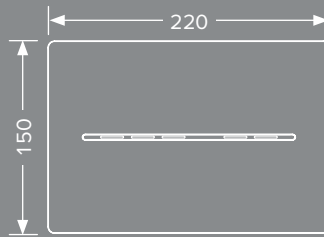

TECEsolid - the facts

The TECEsolid flush plate is suitable for TECE cisterns with front or top actuation.

Polished chrome,
Item no. 9240431