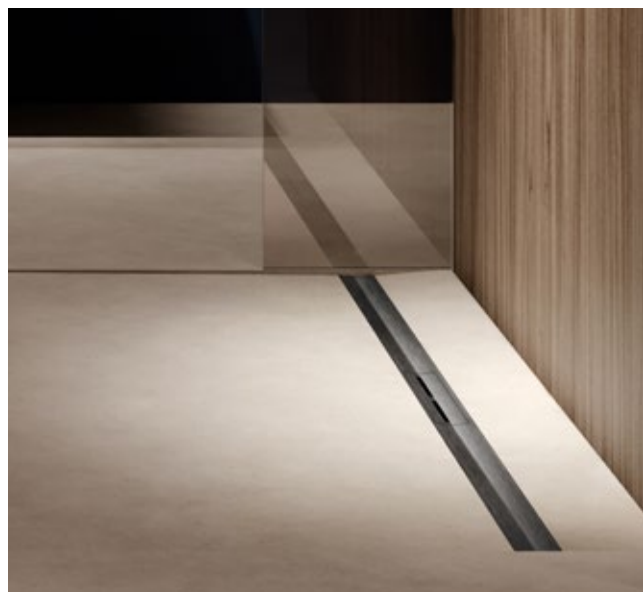

Rich in contrast: Black Chrome

A strong counterpoint, for example, to naturally reduced design approaches in Scandinavian style: shower profile and flush plate in the PVD surface variants Black Chrome. Shown here in the Brushed Black Chrome variant, also available as Polished Black Chrome.