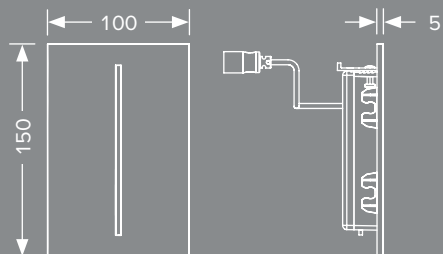

TECEfilo Velvet- The facts

TECEfilo-Velvet fits harmoniously into any bathroom architecture with its particularly low installation height of just 5 mm. A special installation frame means the urinal flush plate can also be installed flush-mounted.

Installation frame for flush-mounted installation of the urinal flush plate.

TECEfilo installation frame

Colour	Item no.
Polished metal	-
White	9242041
Black	9242042
Gold optic	-
Polished chrome	9242040