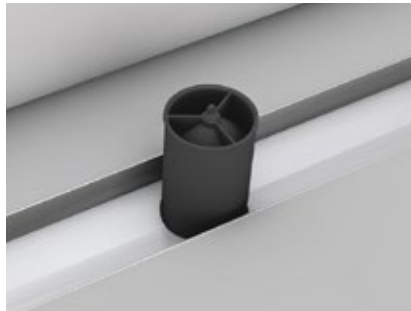

IMPRESSED.

For us, good design isn't just a question of aesthetics but also one of functionality. With success: TECEdrainline has already been used over 1,000,000 times for the highest hygiene demands.

Innovative against odours: the two-layer membrane odour trap minimises the evaporation of the sealing water in the siphon while acting as a vermin barrier at the same time.

1

Trapped: the hair trap effectively prevents water pipes becoming obstructed by hair.