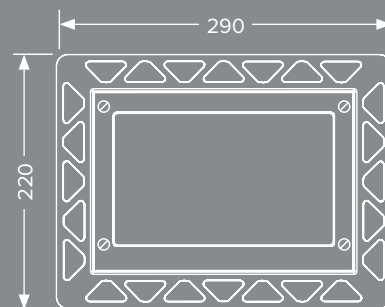

TECESquare flush plates with glass surface can also be installed totally flush using a special mounting frame.