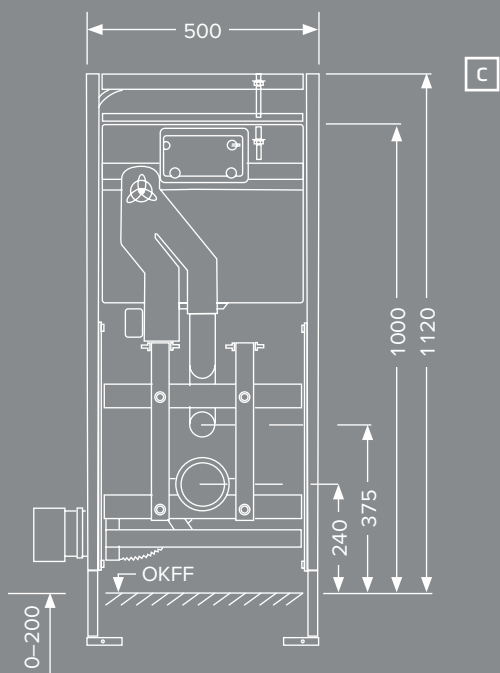

The flush plate offers various actuation options.

B

The attachment plate has hidden connection options for practically all toilet ceramics available on the market – from the standard solution to a rimless toilet or shower toilet.