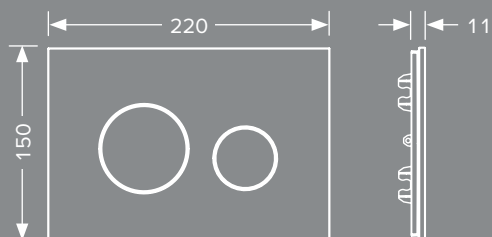

All glass variants offer the unique option of flush-mounted installation thanks to a special installation frame.

TECEloop installation frame

Colour	Item no.
White	9240646
Black	9240647
Polished chrome	9240649
Gold optic	9240648
Polished metal	9240644

Buttons