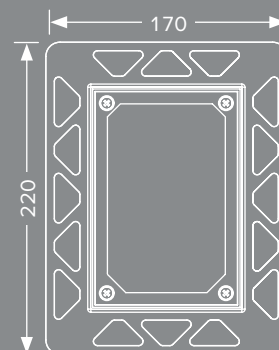

Bianco Kos / white
230 V mains
Item no. 9242019

7.2 V battery
Item no. 9242018