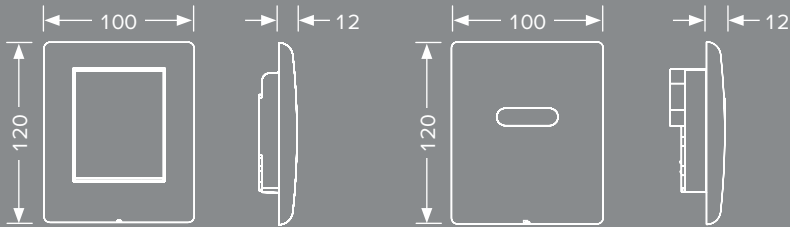

TECEplanus – The facts

The urinal flush plate is available with a choice of manual or touch-free infrared flush actuation.

In addition to robust stainless steel, a concealed screw effectively protects TECEplanus against vandalism and theft.

TECEplanus urinal flush plate with button or sensor field.
Dimensions: 100 x 120 x 12 mm