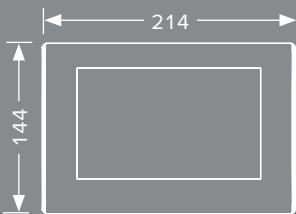

Silk matt white,
Item no. 9240322

Polished white,
Item no. 9240324

Polished chrome,
Item no. 9240321

Antique copper,
Item no. 9240365

TECEplanus also has a facility for concealed screwing in for the single-flush system.