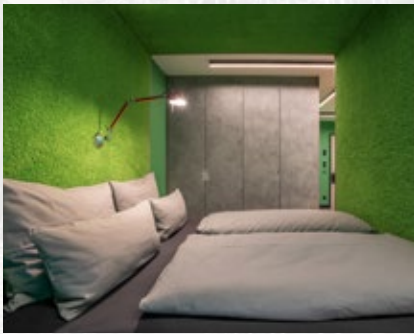

The restaurant and hotel feature the services of regional construction companies and well designed, sustainable furnishings. A weather station that communicates with the irrigation, lighting, cooling and heating system of the entire facility, together with its own combined heat and power unit, ensures a high level of energy efficiency. Charging stations

for electric vehicles and e-bikes as well as a washing area for bicycles encourage guests to move around locally in a CO₂-neutral manner. The hotel restaurant focuses on regional and seasonal ingredients. The choice of hotel location in the natural landscape of Saxony is also designed to highlight the fact that one’s own country has many undiscovered treasures to offer, and that not every great holiday has to come at the price of a flight and a negative CO₂ balance.

Last, but not least: the thoughtful concept creates a unique appearance. Anyone who has been here will not forget it and will tell others about it. Uniqueness creates sustainable added value – including at Pirna.