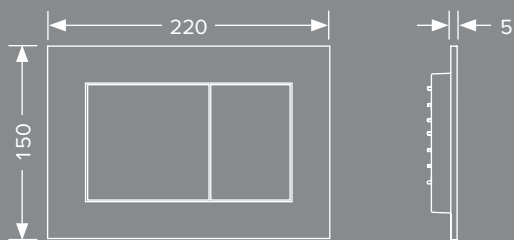

TECEnow – The facts

TECEnow is a toilet flush plate made of plastic for TECE cisterns for front or top actuation.