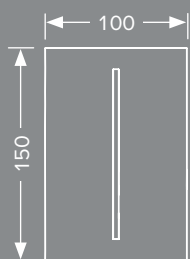

Innovative and robust:
TECEfilo Velvet and TECEvelvet.

Contactless duo:
TECEfilo Solid and TECEsolid elec-
tronics.

TECEfilo – The facts

TECEfilo sits very flat on the wall at 4 mm (stainless steel version), 5 mm (plastic version) or 7 mm (glass version).