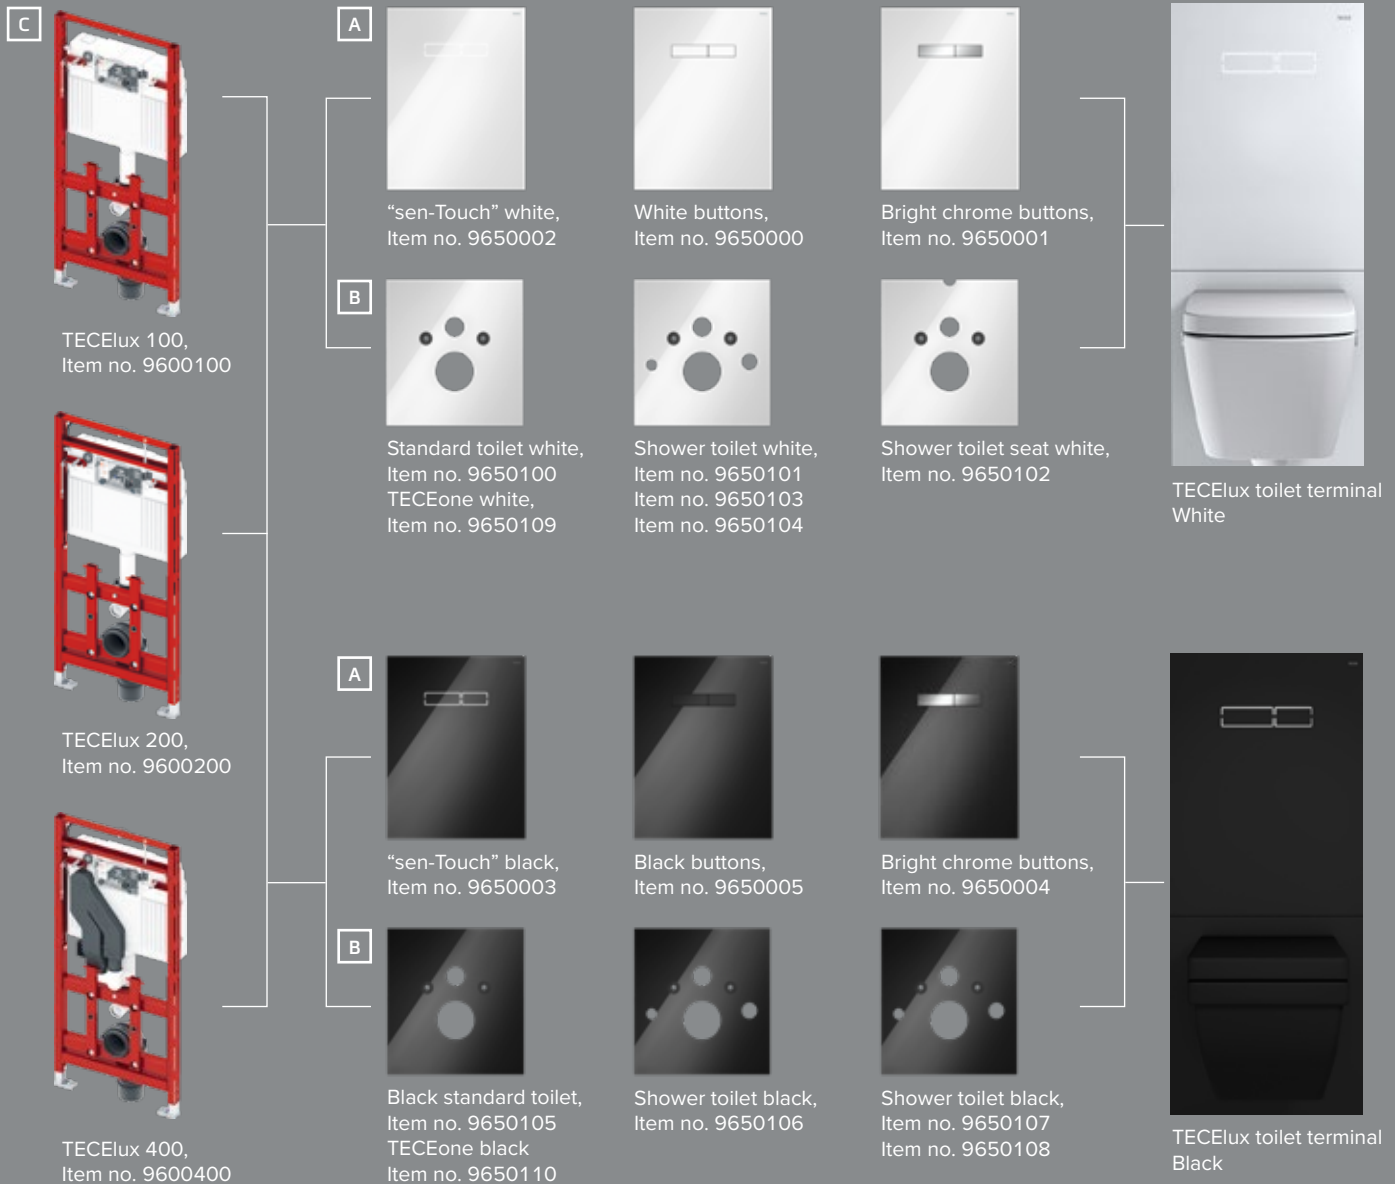

Simply combined

The TECElux product configurator at www.tece.com will help you put together the TECElux toilet terminal. You can choose from various glass surfaces, actuators, functions, ceramics and bathroom designs – for perfect integration in the existing bathroom ambience.

Tip for the future: if a power connection is fitted during the planning of TECElux, functions such as sen-Touch and ceramic-Air or even a shower toilet can also be retrofitted later on.