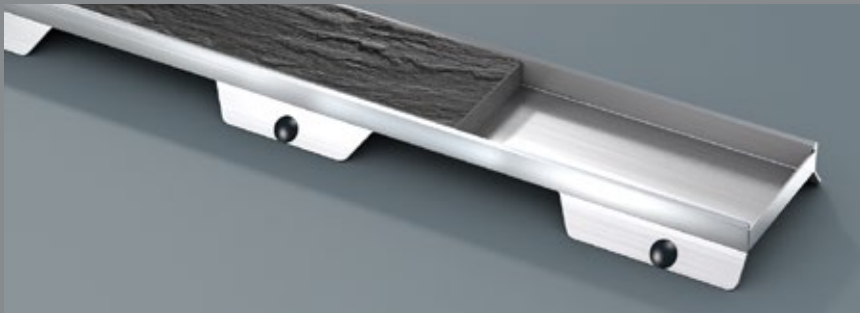

“plate II” tileable channel