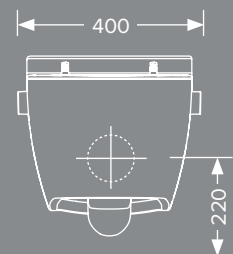

The dimensions of TECEone are especially compact when compared to shower toilets from other manufacturers: The dimensions are comparable to standard toilet ceramics.

TECEone toilet ceramics with shower function, Item no. 9700200