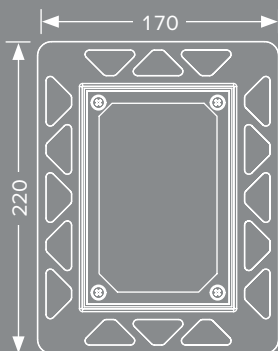

TECEfilo – The facts

TECEfilo sits very flat on the wall at 4 mm (stainless steel version), 5 mm (plastic version) or 7 mm (glass version).

TECEfilo can also be installed flush to the wall in the glass and plastic versions. This requires a special installation frame that is available separately.

084

Programmable functions – for reduced water consumption and more hygiene with no loss of comfort

A magnetic key lets you set the flush time, pre-flush, hygiene interval flush and a pause function.

- Hygiene flush: automatic flush actuation 24, 78 or 168 hours after last use
- Pause function: automatic reduction of the flush volume when using the urinal in intervals of less than two minutes