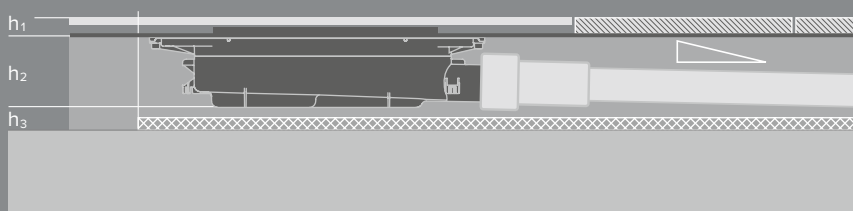

TECEdrainprofile

Length	800 mm	900 mm	1000 mm	1200 mm	1600 mm	
Surface	Item no.	Item no.	Item no.	Item no.	Item no.	
	Brushed stainless steel	670800	670900	671000	671200	671600
	Polished stainless steel	670810	670910	671010	671210	
	Brushed black stainless steel	670821	670921	671021	671221	
	Brushed Black Chrome	670801	670901	671001	671201	
	Polished Black Chrome	670811	670911	671011	671211	
	Brushed Gold Optic	670802	670902	671002	671202	
	Polished Gold Optic	670812	670912	671012	671212	
	Brushed Red Gold	670803	670903	671003	671203	
	Polished Red Gold	670813	670913	671013	671213	

027

B Drain

The TECEdrainprofile drain is simply fixed to the floor and is flush with the surface when the screed is levelled.

1. h₁ Height of shower profile / floor covering 8 - 25 mm (incl. adhesive bed)
   h₂ Height of drain to upper edge of screed
   h₃ Height for acoustic protection and insulation and drain line gradient

Drain	h₂ [mm]	Performance [l/s]
Flat	65	≥0.46/≥0.53*
Standard	95	≥0.6/≥0.8*

* With 10/20 mm build-up height in accordance with DIN EN 1253-1

TECEdrainprofile has also been tested according to the safe, certified Seal System sealing standard – successfully!