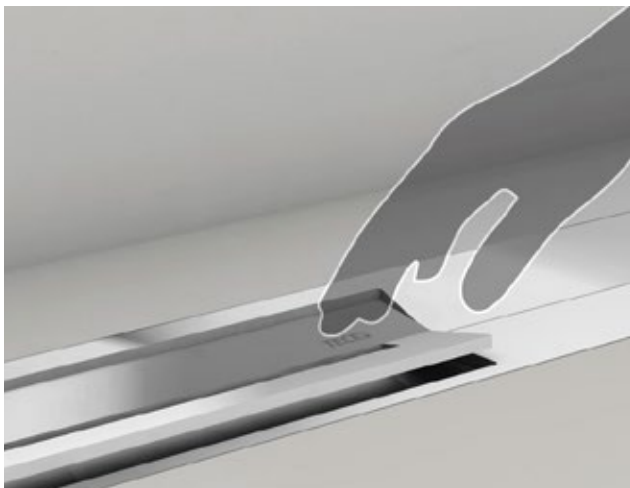

3

1

- 1 Flush-to-wall installation
- 2 Polished stainless steel
- 3 Brushed stainless steel

EASY TO CLEAN.

Smooth surfaces instead of tricky edges

Large-format materials not only make a visual impact in the shower area, but also make cleaning effortless. Simply wipe through and the modern shower area remains beautiful for a long time. This enables design to be something that can be effective in everyday life.

Neatly solved

How do we picture a shower profile? Attractive, practical and with properties that decidedly simplify cleaning. Like TECEdrainprofile.

With self-cleaning effect

Thanks to the internal gradient the water and potential dirt is transported directly into the drain at the centre of the profile.

By the simplest means

Rinse, wipe, done: a simple cloth is enough to clean the low-maintenance stainless steel shower profile.

With push function

The profile lid can be folded up with a press of the finger and removed without help – for simple cleaning.