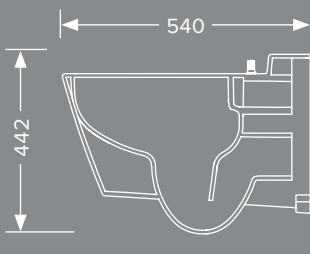

The dimensions of TECEone are especially compact when compared to shower toilets from other manufacturers: The dimensions are comparable to standard toilet ceramics.

TECEone toilet ceramics with shower function, Item no. 9700200