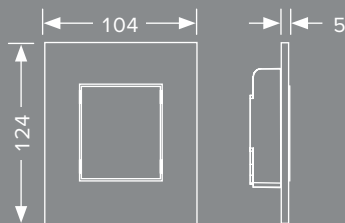

Attractive in every way: TECEnow.

TECEnow in white is also
available as an antibacterial
version

TECEnow – The facts

Thanks to the especially flat installation height of just 5 mm, TECEnow fits harmoniously into any bathroom architecture. A special installation frame means the urinal flush plate can also be installed flush-mounted.