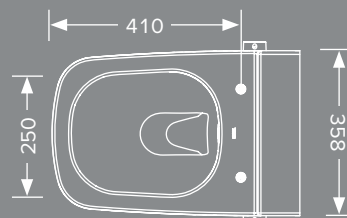

The dimensions of TECEone are especially compact when compared to shower toilets from other manufacturers: The dimensions are comparable to standard toilet ceramics.

TECEone toilet ceramics with shower function, Item no. 9700200