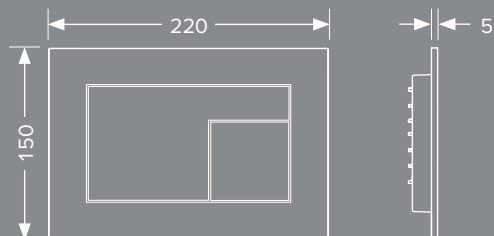

TECEvelvet – the facts

TECEvelvet toilet flush plates are available in six internationally inspired off-tones.

Bianco Kos / white,
Item no. 9240735