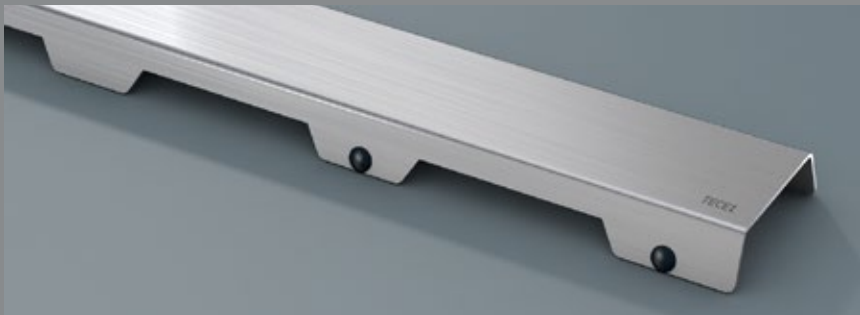

TECEdrainline design covers

Set accents as you wish: with covers of polished or brushed steel or glass. The version with tileable channel or natural stone base is almost invisible.

“steel II”

Green glass