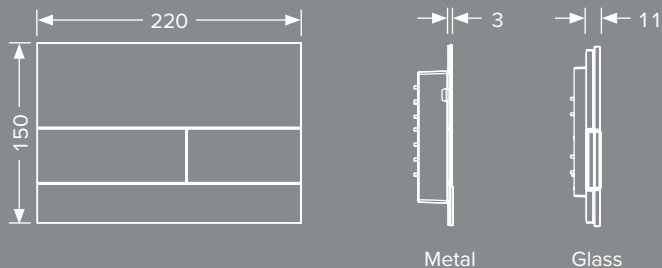

TECESquare – The facts

The TECESquare flush plate is suitable for TECE cisterns with front or top actuation.

At just 3 mm and with integrated installation frame, TECESquare metal is extra flat when incorporated into the wall.