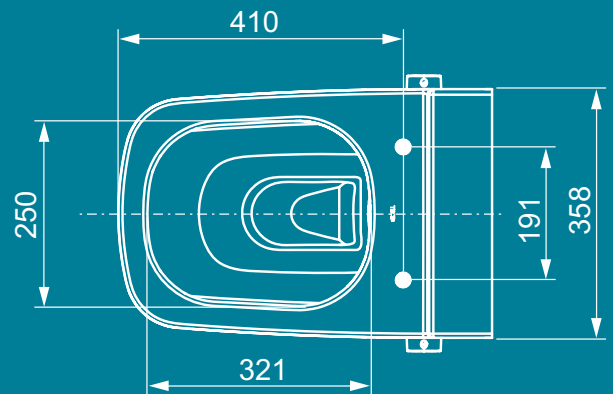

20

Rimless toilet ceramics with integrated shower function for comfortable personal cleaning using water. The shower function uses the building's hot and cold water connections, and thus requires no electricity. Toilet ceramics for in-wall cisterns.