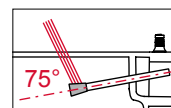

Two wall disks 1/2" x 1/2" female thread. For optional combination with the TECEone upgrade set as universal connection with conventional piping systems.

Order no. 9021032

Shower nozzle caps

TECEone shower nozzle caps come in four versions which differ from each other in terms of intensity and position of the shower spray.

Shower nozzle cap (x 3) "standard" 75° (included in the scope of delivery)

Order no. 9820403

Shower nozzle cap (x 3) "standard" 90°

Order no. 9820404

Shower nozzle cap (x 3) "medium" 90°

Order no. 9820405

Shower nozzle cap (x 3) "small" 90°

Order no. 9820406

"standard" 75°