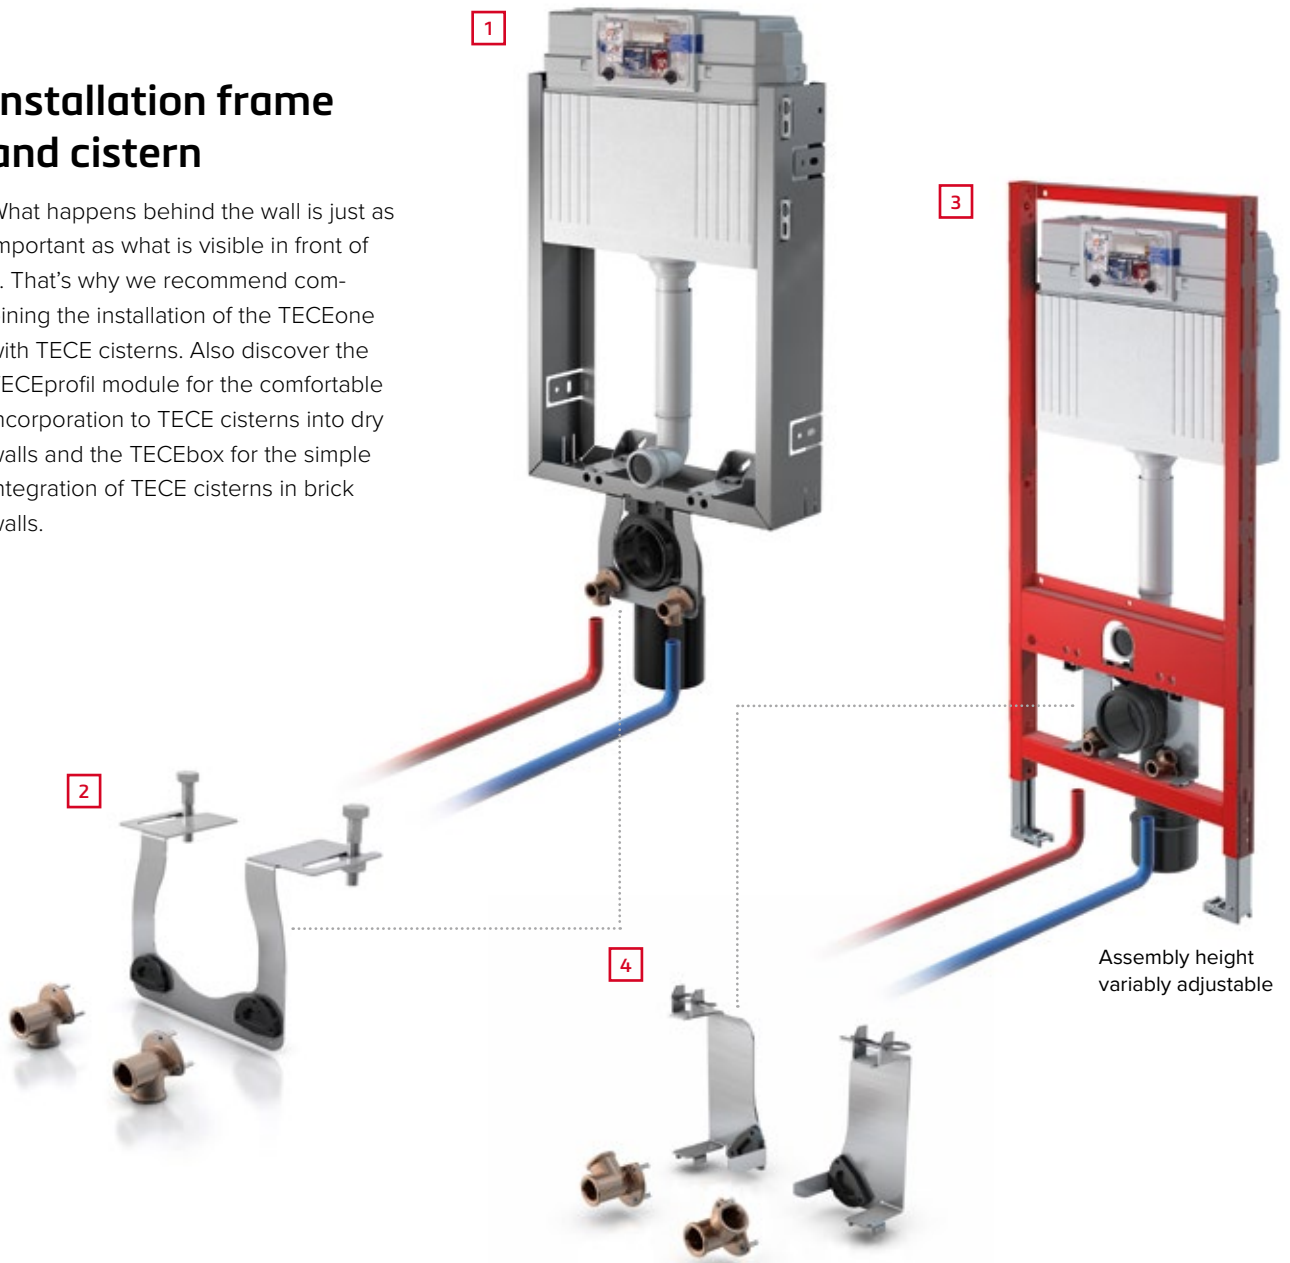

2 Concealed attachment technology

1 Clamping wedge with adjusting screws

On the wall in a flash: TECEone is delivered in installation-friendly packaging. To attach, the TECEone just slides onto the wall in its packaging while sparing your back.

TECEone DEVELOPED FURTHER.

Our toilet with shower function is also designed to be a team player – to offer our customers an even simpler, better and more attractive solution.

Installation frame and cistern

What happens behind the wall is just as important as what is visible in front of it. That's why we recommend combining the installation of the TECEone with TECE cisterns. Also discover the TECEprofil module for the comfortable incorporation to TECE cisterns into dry walls and the TECEbox for the simple integration of TECE cisterns in brick walls.

Installation sets

Thanks to practical upgrade sets for dry-wall and brick-wall installations, the wall disks are always positioned correctly. The hot water connection is then carried out via a short connection to the hot water pipe with circulation.