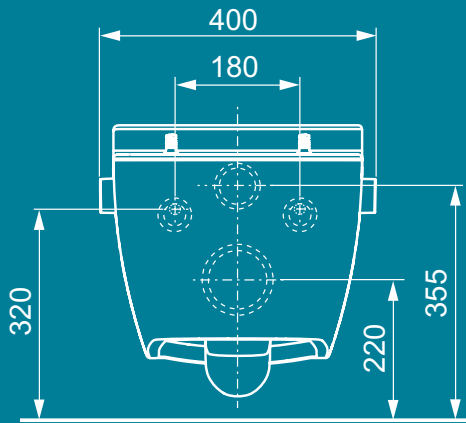

20

Rimless toilet ceramics with integrated shower function for comfortable personal cleaning using water. The shower function uses the building's hot and cold water connections, and thus requires no electricity. Toilet ceramics for in-wall cisterns.