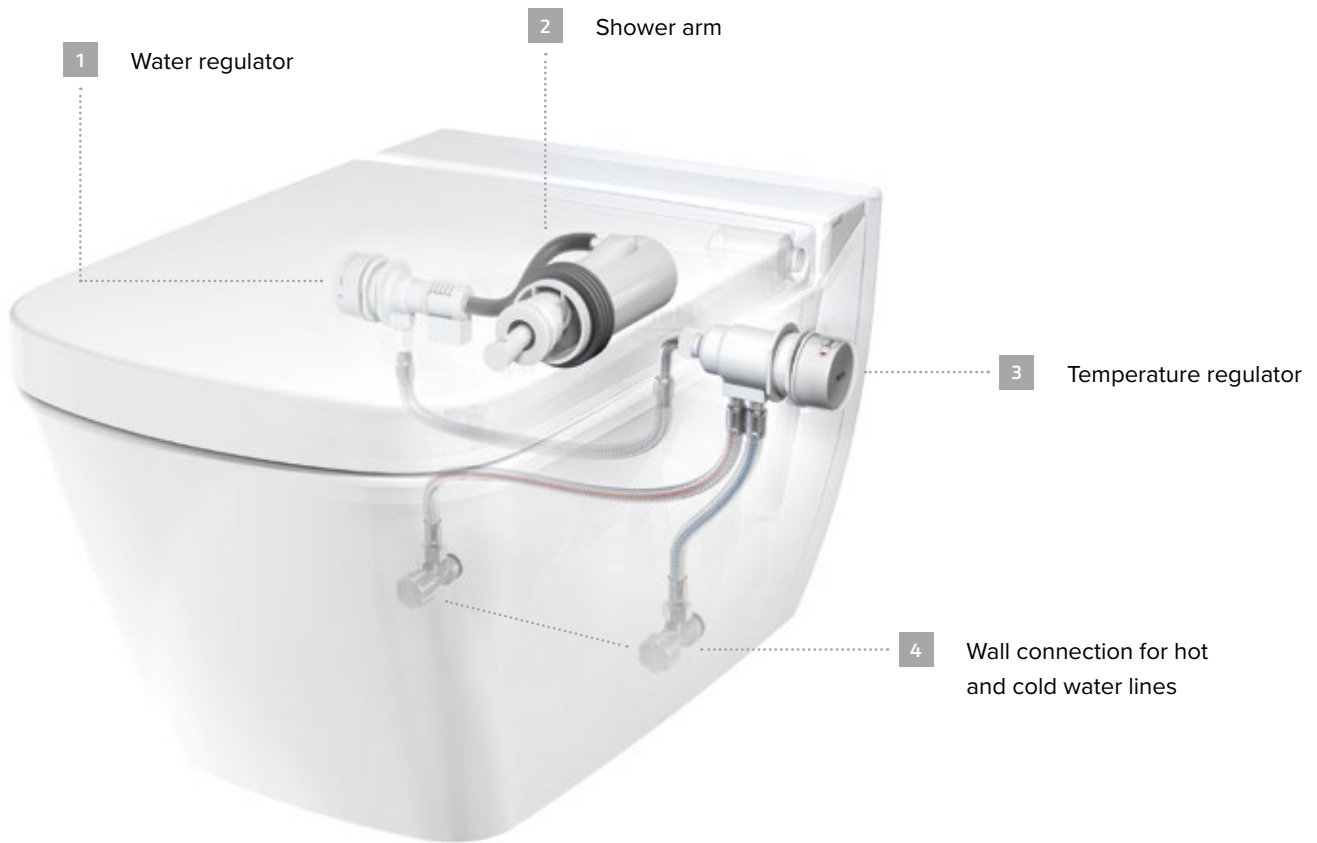

Appreciable comfort

Naturally, TECEone meets the most important standards in comfort for modern sanitary technology: for example, with its ergonomically designed, wobble-free toilet seat and soft close drop function.

1

3

- 1 Self-cleaning of shower arm
- 2 Ergonomic toilet seat
- 3 Shower arm in action
- 4 Rimless ceramic

2

4

Fresh every time

The rimless design of the TECEone makes it particularly easy to clean. The shower arm even cleans itself through fully automatic rinsing before and after each use. An important advantage: During the pre-rinse the cooled water in the pipe can be flushed out.

INSTALLATION

We like it when technology is simple. Therefore, with TECEone we concentrated on the essentials for efficient, secure and above all easy assembly.

Less technology, more security

No water tank, no power connection, no boiler – only proven technology such as a thermostatic mixer and cartridges for water regulation: This makes TECEone as simple to install as a shower fitting. This means: less effort during assembly, maximum satisfaction for the fitter and customer.

**EN
1717**

**EN
997**

Quality guaranteed!
The safety system integrated into the TECEone for the protection of drinking water complies with the requirements of EN 1717. TECEone can thus be directly connected to the hot or cold water pipe – without separate protection. The ceramics and toilet seat also both meet the respective applicable standards EN 997.