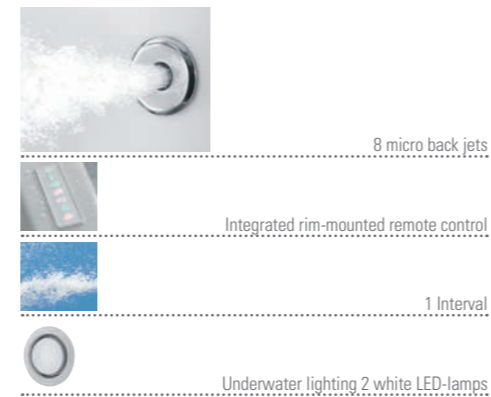

HYDROPOOL ENTRY-LEVEL

Relaxation for your back

With the HydroPool Entry-level, you can give your back a treat whenever you want – and at good value for money. The ergonomically arranged jets massage the upper and lower back, as well as the shoulders, ensuring a feeling of complete relaxation.

Integral back massage

Thanks to eight ergonomically aligned back jets you can enjoy a soothing back massage.

Efficient massage effect

The standard equipment in our HydroPools includes intermittent massage – the pleasant sensory stimulation ensures long-lasting massage enjoyment and an intense bathing experience.

Atmospheric lighting

The energy-saving LED underwater lighting in clear, white light creates a pleasant, feel-good atmosphere.

FEATURES

HYDROPOOL COMFORT

Pampered from head to toe

Thanks to its beneficial back and side massage, the HydroPool Comfort is the ideal place to unwind. A total of 18 jets stimulate the whole body, from the shoulders to the feet. In the Quarryl® version, these jets are flush-mounted, so they not only feel good but look great, too. Thanks to the uniquely quiet Whisper technology, you can enjoy your bath in total tranquillity. Compared to the HydroPool Entry-level, the HydroPool Comfort offers the following features:

Gentle regeneration

The mix of water and air bubbles from the eight Whisper side jets stimulates the muscles, the local metabolism and the skin cleansing process.

Targeted massage

The side jets are manually adjustable and closable and can be rotated by almost 360° – for an absolutely individual massage tailored exactly to personal preferences and requirements.

Ultimate comfort

Two additional foot jets provide a sublimely soothing foot massage.

The joy of peace and quiet