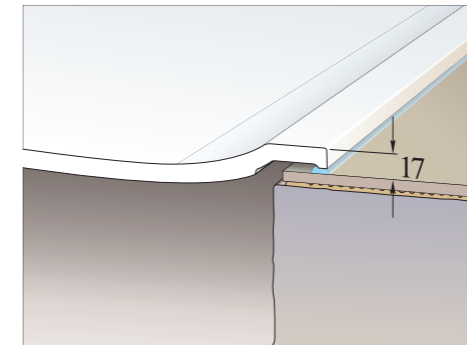

MODELS AND DIMENSIONS	LENGTH	WIDTH	HEIGHT
  RECTANGULAR	900 mm	800 mm	17 mm
	1000 mm	800 mm	17 mm
	1200 mm	800 mm	17 mm
	1200 mm	900 mm	17 mm
	1400 mm	900 mm	17 mm
	1500 mm	1000 mm	17 mm
	1600 mm	900 mm	17 mm
  SQUARE	900 mm	900 mm	17 mm
	1000 mm	1000 mm	17 mm