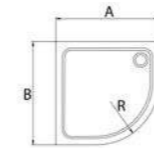

Material:

ACRYLIC

QUARYL®

CERAMIC

SHOWER TRAYS AND SHOWER ENCLOSURES

QUARTER CIRCLE

Length (A) x Width (B)	Product name	Radius (R)/ Dimensions (D)	Page	Futurion Walk-In (18)	Subway pivoting doors (21)	Subway Walk-In (21)	Frame to Frame sliding doors (15)	Frame to Frame pivoting doors (15)
900 x 900	O.novo	550	19	-	•	-	•	•
	Subway	550	22	-	•	-	•	•
	Squaro Superflat	550	34	-	•	-	•	•
900 x 900	O.novo		19	-	•	-	-	-