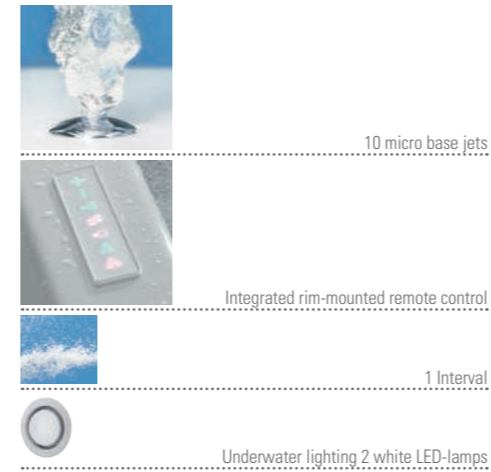

AIRPOOL ENTRY-LEVEL

Relaxing bathing pleasure

The AirPool Entry-level is the optimum model for everyone wanting greater relaxation in their own bathroom. Its stimulating air massage energises the body and effectively releases tight muscles. It offers uncomplicated relaxation in reliable Villeroy & Boch quality at outstanding value for money.

Relaxing comfort

With their dynamic air bubbles, ten jets arranged in an even pattern on the base of the bath offer an invigorating and stimulating massage at all the important contact points. The heat generated by the air system is transferred to the water in the bath.

Efficient massage effect

The standard equipment in our AirPools includes intermittent massage – the pleasant sensory stimulation ensures long-lasting massage enjoyment and an intense bathing experience.

Atmospheric lighting

The energy-saving LED underwater lighting in clear, white light creates a pleasant, feel-good atmosphere.

FEATURES

AIRPOOL COMFORT

Tingling and as quiet as a whisper

The tiny tingling champagne-like bubbles in the AirPool Comfort have a stimulating effect rather like a gentle peel. At the same time, the extremely quiet Whisper jets encourage calm and relaxation for an all-round feel-good atmosphere. In the Quarryl® models, the jets are flush-mounted ensuring a discreet appearance and perfect aesthetics. Compared to the AirPool Entry-level, the AirPool Comfort offers the following features:

Perfect comfort

Thanks to their flat design and pleasantly shaped surface, the 10 Whisper jets do not get in the way.

Champagne effect

Tiny air bubbles surge from the pores in the jets – a gentle peel for the skin.

The joy of peace and quiet