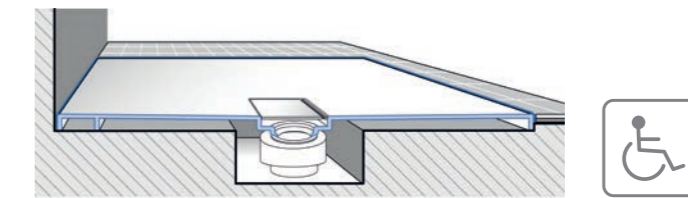

The ViPrint models are available in 18 sizes and only suitable for flush-fit installation.

VIPRINT DÉCORS*

A1 Lodge
Beige-Effect

A2 X-Plane
Crème-Effect

A3 X-Plane
Anthracite-Effect

*For technical reasons relating to the production process, minor differences in colour apply between ViPrint and tile décors.

Easy and safe installation

Three different installation methods: Whatever the size, each shower tray can be fitted flush, which is perfect for barrier-free entry. The two surface-mounted variants are possible for selected models. The ViPrint models are only suitable for flush-fit installation.