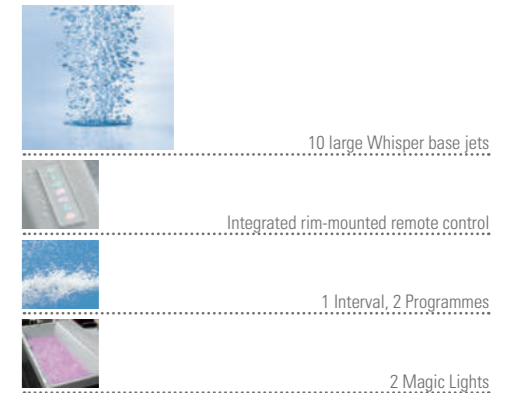

FEATURES

2 · SQUARO Quarryl® bath with AirPool Comfort system