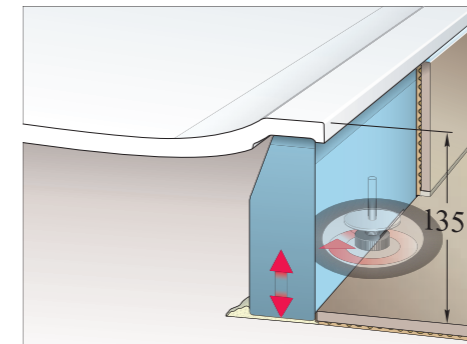

MODELS AND DIMENSIONS	LENGTH	WIDTH	HEIGHT
  RECTANGULAR	900 mm	800 mm	17 mm
	1000 mm	800 mm	17 mm
	1200 mm	800 mm	17 mm
	1200 mm	900 mm	17 mm
	1400 mm	900 mm	17 mm
	1500 mm	1000 mm	17 mm
	1600 mm	900 mm	17 mm
  SQUARE	900 mm	900 mm	17 mm
	1000 mm	1000 mm	17 mm