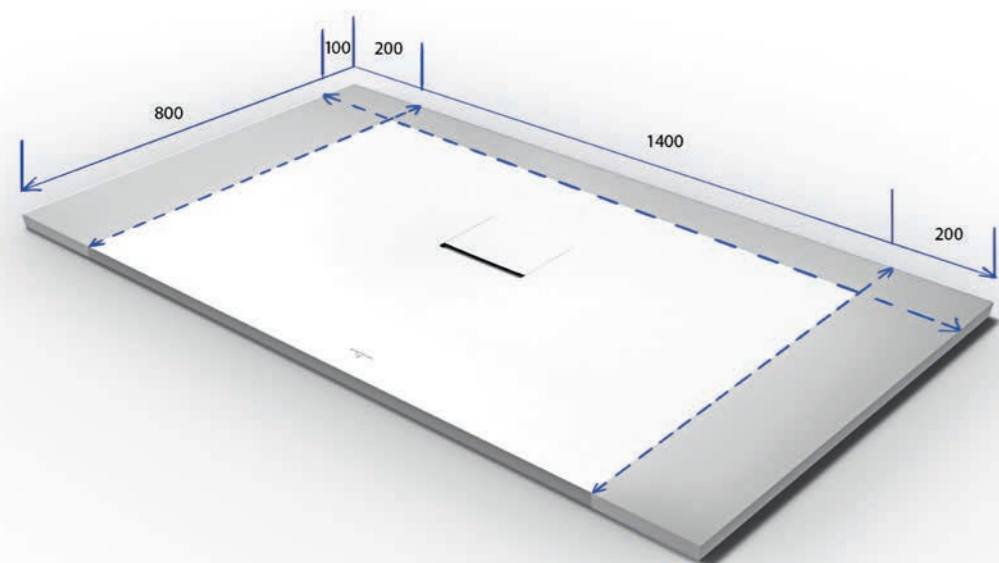

Variety down to the very last millimetre

Available in 49 sizes, Squaro Infinity offers unlimited design possibilities to meet individual comfort requirements. Special dimensions are available in every size from 1800 x 1000 to 800 x 700 mm and can be cut precisely to size with millimetre accuracy. Individual, customised special shapes are also possible.

Perfect fit

Thanks to customised special shapes, the shower tray can even be fitted around pedestals, projections and unusual angles. The pore-free surface is easy to clean and therefore particularly hygienic.

Length in mm	Width in mm				
	700	750	800	900	1000
800	●	●	●		
900	●	●	●	●	
1000	●	●	●	●	●
1100	●	●	●	●	
1200	●	●	●	●	
1300	●	●	●	●	
1400	●	●	●	●	●*
1500	●	●	●	●	●*
1600	●	●	●	●	●
1700	●	●	●	●	●
1800	●	●	●	●	●

* only suitable for flush-fit installation