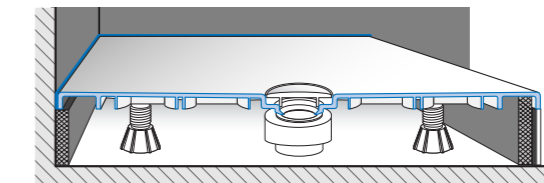

INSTALLATION ON FEET