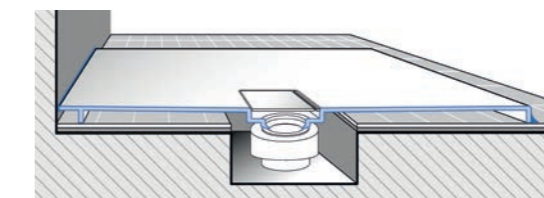

INSTALLATION ON TILES