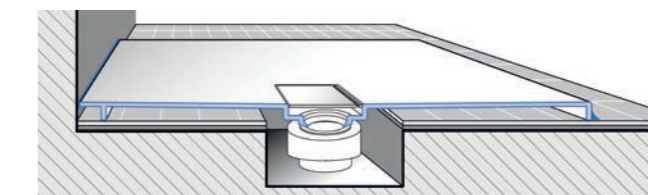

* only suitable for flush-fit installation

Five attractive colours to meet every taste, harmoniously matched to the colours of the Villeroy & Boch tiles. Highest anti-slip class C for maximum safety.

SHOWER TRAY COLOURS AND OUTLET COVER COLOURS*

FLUSH-FIT INSTALLATION

INSTALLATION ON TILES

INSTALLATION ON A BASE

1 - SQUARO INFINITY shower tray
BERNINA tiles

SQUARO SUPERFLAT

Shower trays

Low installation height for the highest requirements. The Squaro Superflat is not only ultra-flat, but also a real highlight in terms of design and comfort. Squaro Colorline colours offer even greater scope for individual bathroom design. Particularly effective outlet for up to 50 l water per minute. Made to last thanks to high quality Quaryl®.