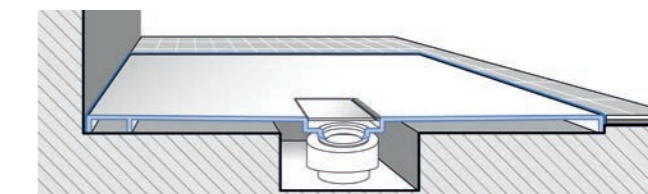

* only suitable for flush-fit installation

Five attractive colours to meet every taste, harmoniously matched to the colours of the Villeroy & Boch tiles. Highest anti-slip class C for maximum safety.

SHOWER TRAY COLOURS AND OUTLET COVER COLOURS*

FLUSH-FIT INSTALLATION

INSTALLATION ON TILES

INSTALLATION ON A BASE

1 - SQUARO INFINITY shower tray
BERNINA tiles

SQUARO SUPERFLAT

Shower trays

Low installation height for the highest requirements. The Squaro Superflat is not only ultra-flat, but also a real highlight in terms of design and comfort. Squaro Colorline colours offer even greater scope for individual bathroom design. Particularly effective outlet for up to 50 l water per minute. Made to last thanks to high quality Quaryl®.