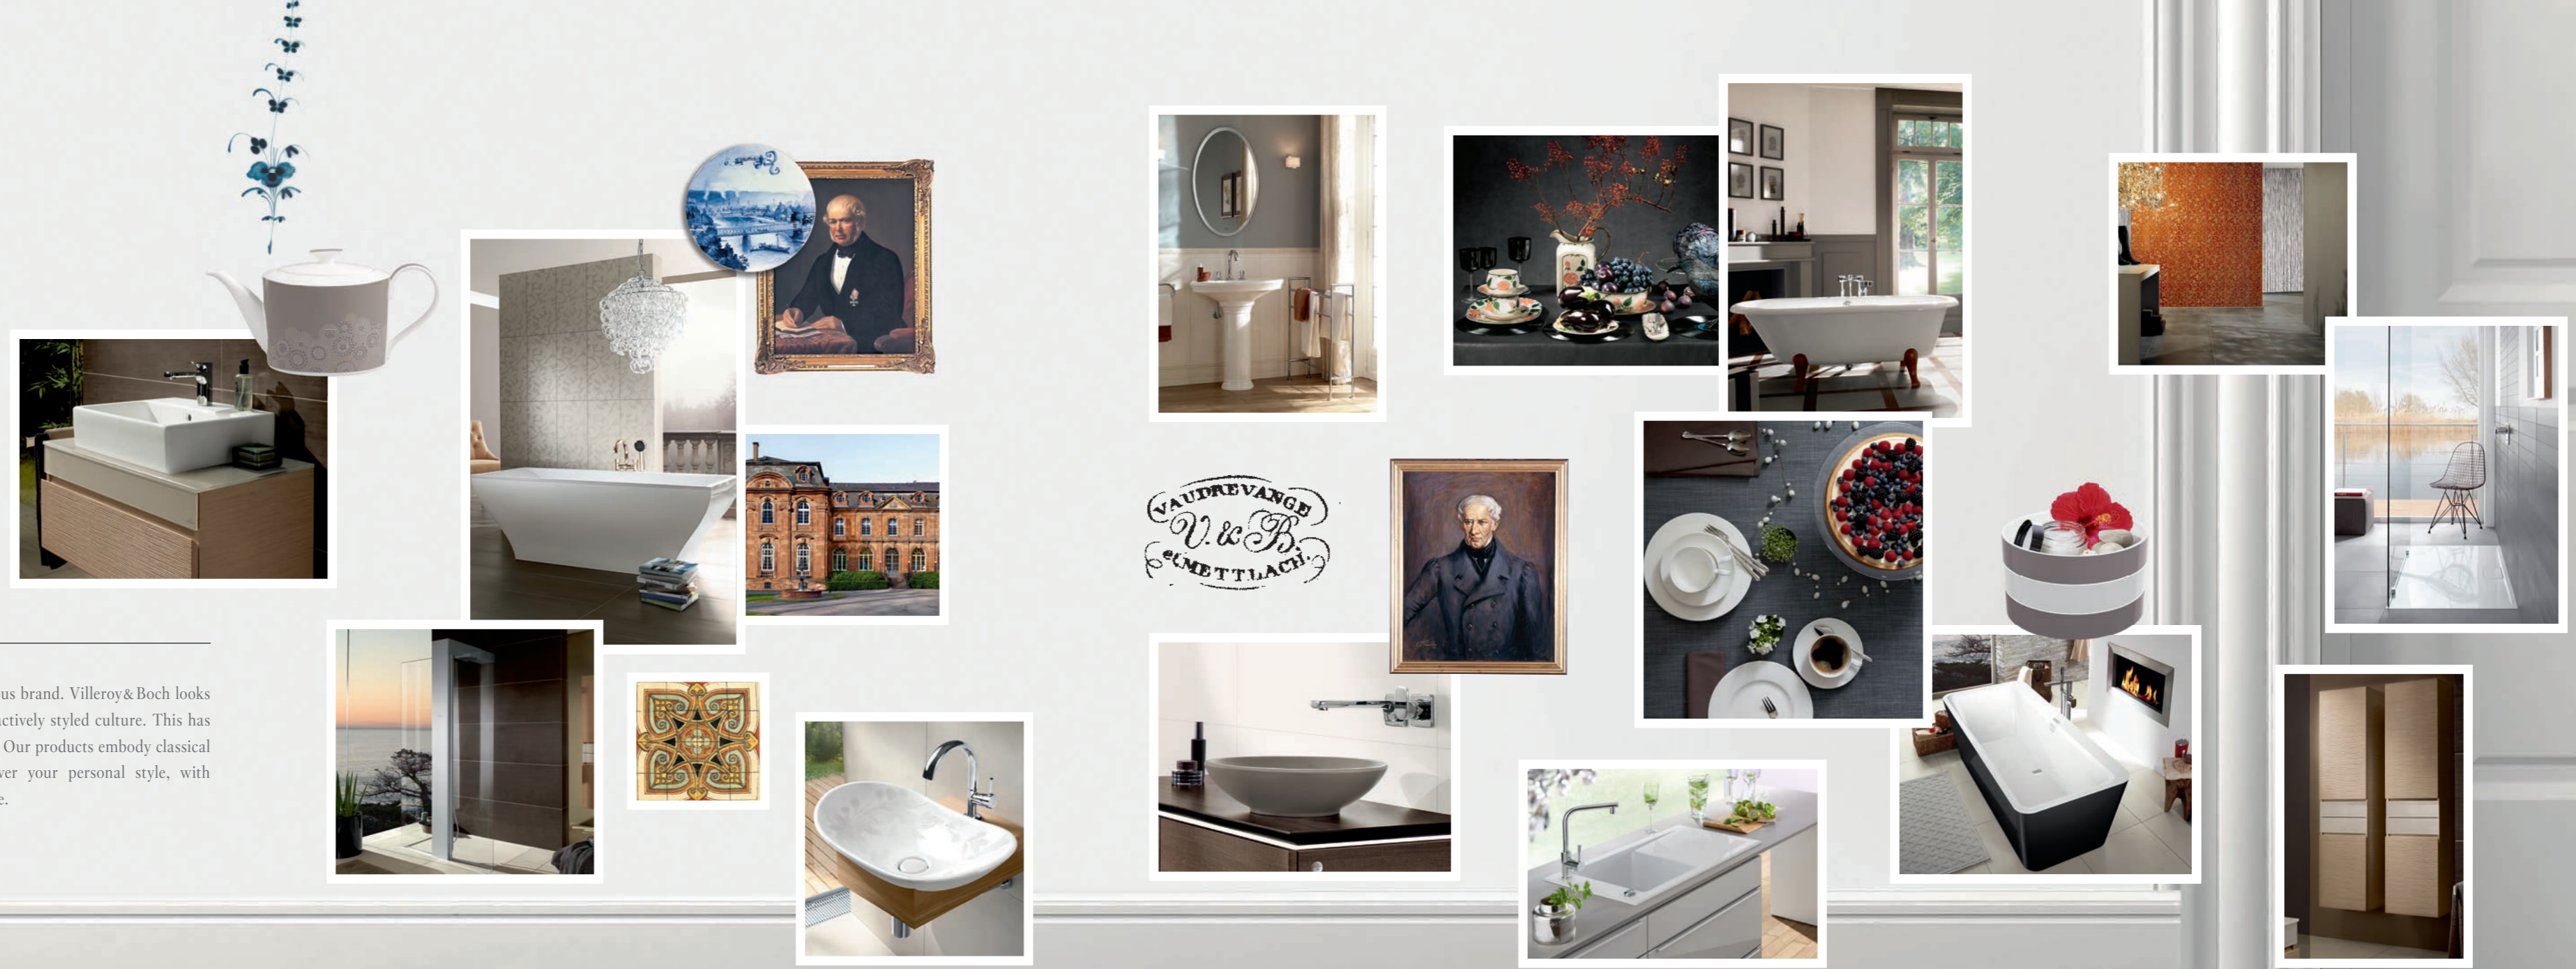

Wellness

Bathing and showering - pleasure for all the senses

Experience culture

Founded in 1748 in the heart of Europe, today a world-famous brand. Villeroy&Boch looks back on a rich tradition and, from its very beginnings, has actively styled culture. This has resulted in a quality and diversity that cannot fail to impress. Our products embody classical elegance, the beauty of nature or urban design. Whatever your personal style, with Villeroy&Boch, you can experience culture in your own home.