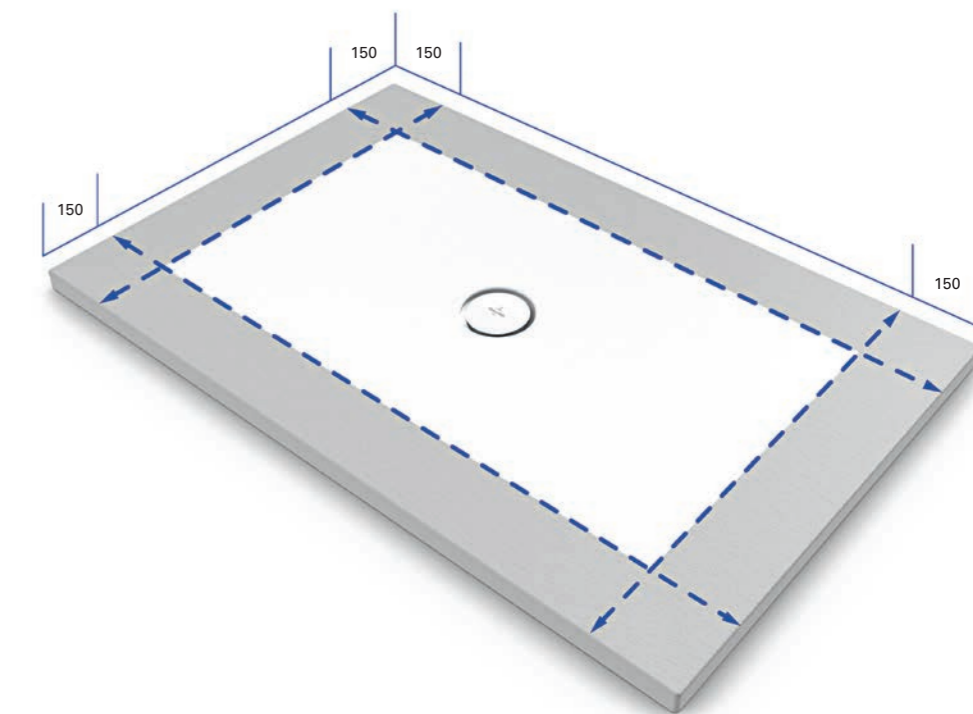

Greater design freedom

With a large number of models in 26 sizes, Subway Infinity offers individual design possibilities with special dimensions and forms. On request, each model can be precisely cut with millimetre accuracy to any size between 1600 x 1000 and 800 x 750 mm. And customised special shapes are also possible, too. The Subway Infinity shower tray ensures a precise fit and becomes an integral part of the bathroom design – even with columns, projections and unusual angles.

Shower tray colours

Available in 3 colours that perfectly match the colours of the Villeroy & Boch tiles, with anti-slip class PN18 for maximum safety.

OUTLET COVER COLOURS

For white shower trays

For coloured shower trays, choose from