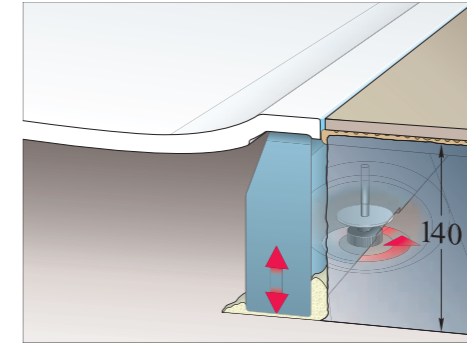

MODELS AND DIMENSIONS	LENGTH	WIDTH	HEIGHT
  RECTANGULAR	900 mm	800 mm	17 mm
	1000 mm	800 mm	17 mm
	1200 mm	800 mm	17 mm
	1200 mm	900 mm	17 mm
	1400 mm	900 mm	17 mm
	1500 mm	1000 mm	17 mm
	1600 mm	900 mm	17 mm
  SQUARE	900 mm	900 mm	17 mm
	1000 mm	1000 mm	17 mm