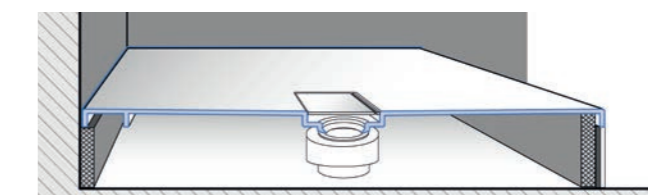

41 Edelweiss 1S Anthracite 2S Crème 3S Grey 4S Brown
* The outlet cover colours exactly match the shower tray colours.

Easy and safe installation

Three different installation methods: Whatever the size, each shower tray can be fitted flush, which is perfect for barrier-free entry. The two surface-mounted variants are possible for selected models.

FLUSH-FIT INSTALLATION

INSTALLATION ON TILES

INSTALLATION ON A BASE

1 - SQUARO INFINITY shower tray
BERNINA tiles

SQUARO SUPERFLAT

Shower trays

Low installation height for the highest requirements. The Squaro Superflat is not only ultra-flat, but also a real highlight in terms of design and comfort. Squaro Colorline colours offer even greater scope for individual bathroom design. Particularly effective outlet for up to 50 l water per minute. Made to last thanks to high quality Quaryl®.