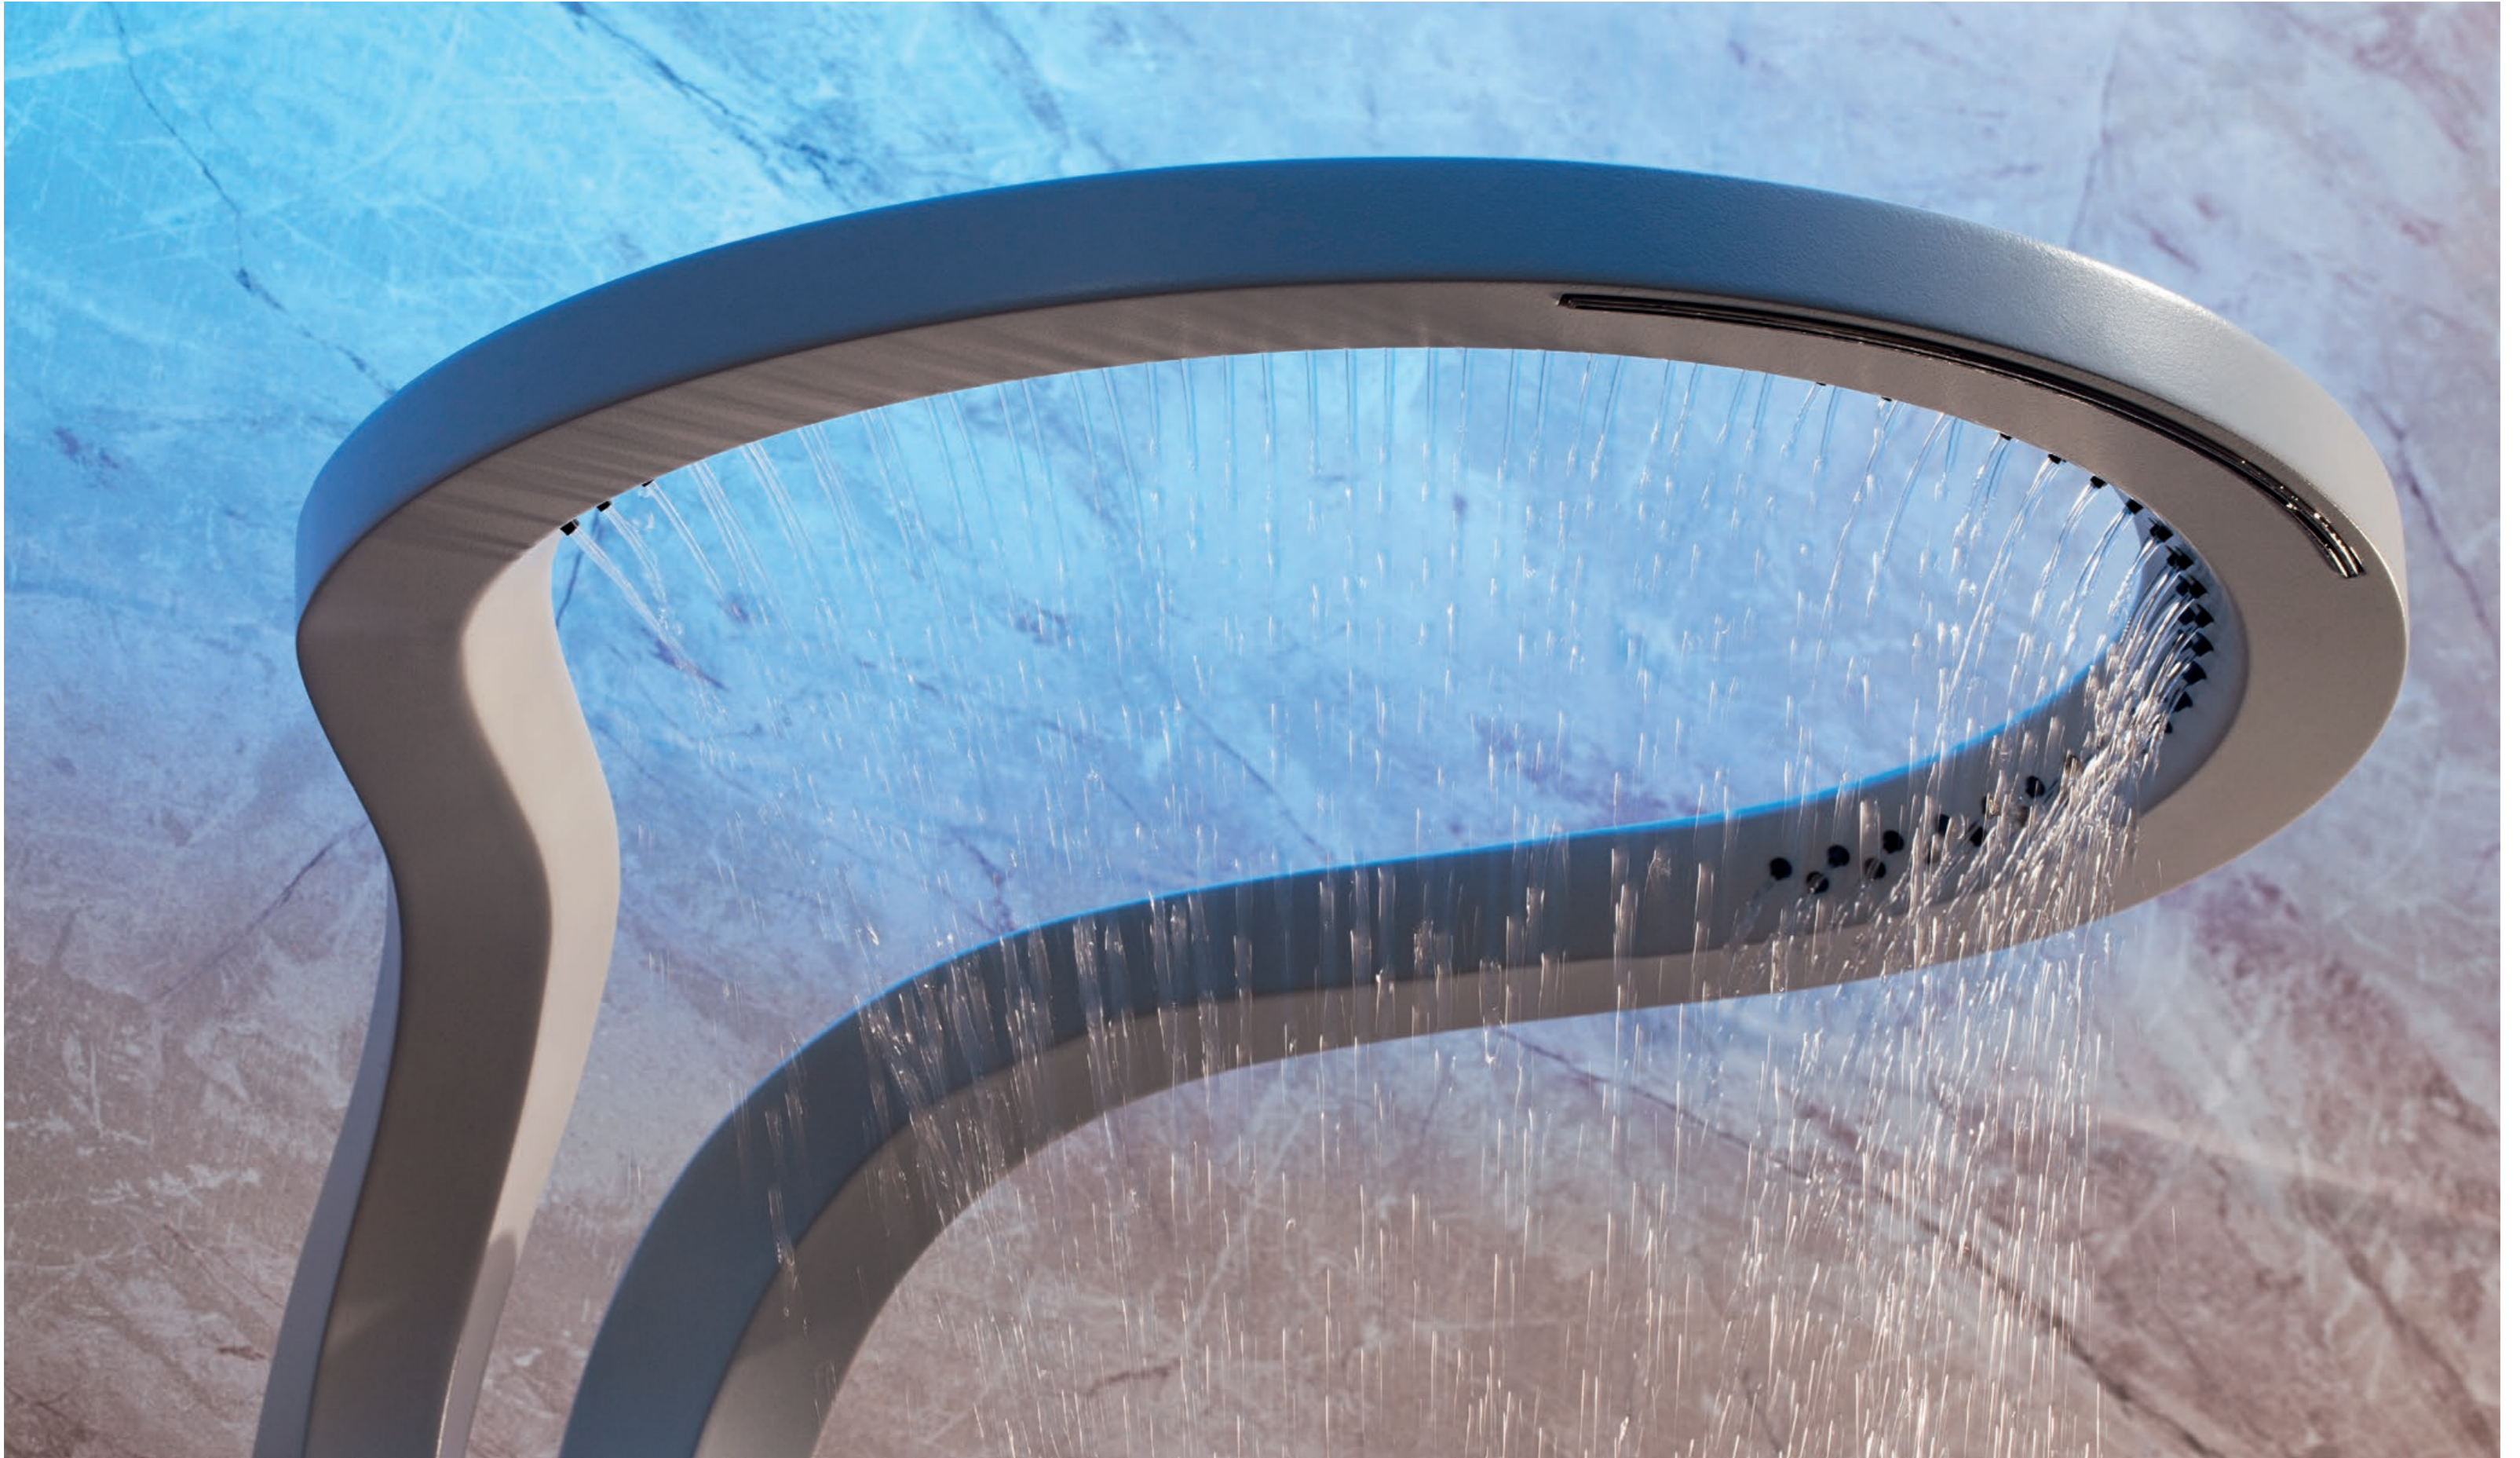

Ametis Thermostatic Shower Column with Body Sprays and Handshower, Wall-Mounted Lavatory Faucet with LED lighting (White).

Ametis Wall-Mounted Lavatory Faucet with LED lighting (White).