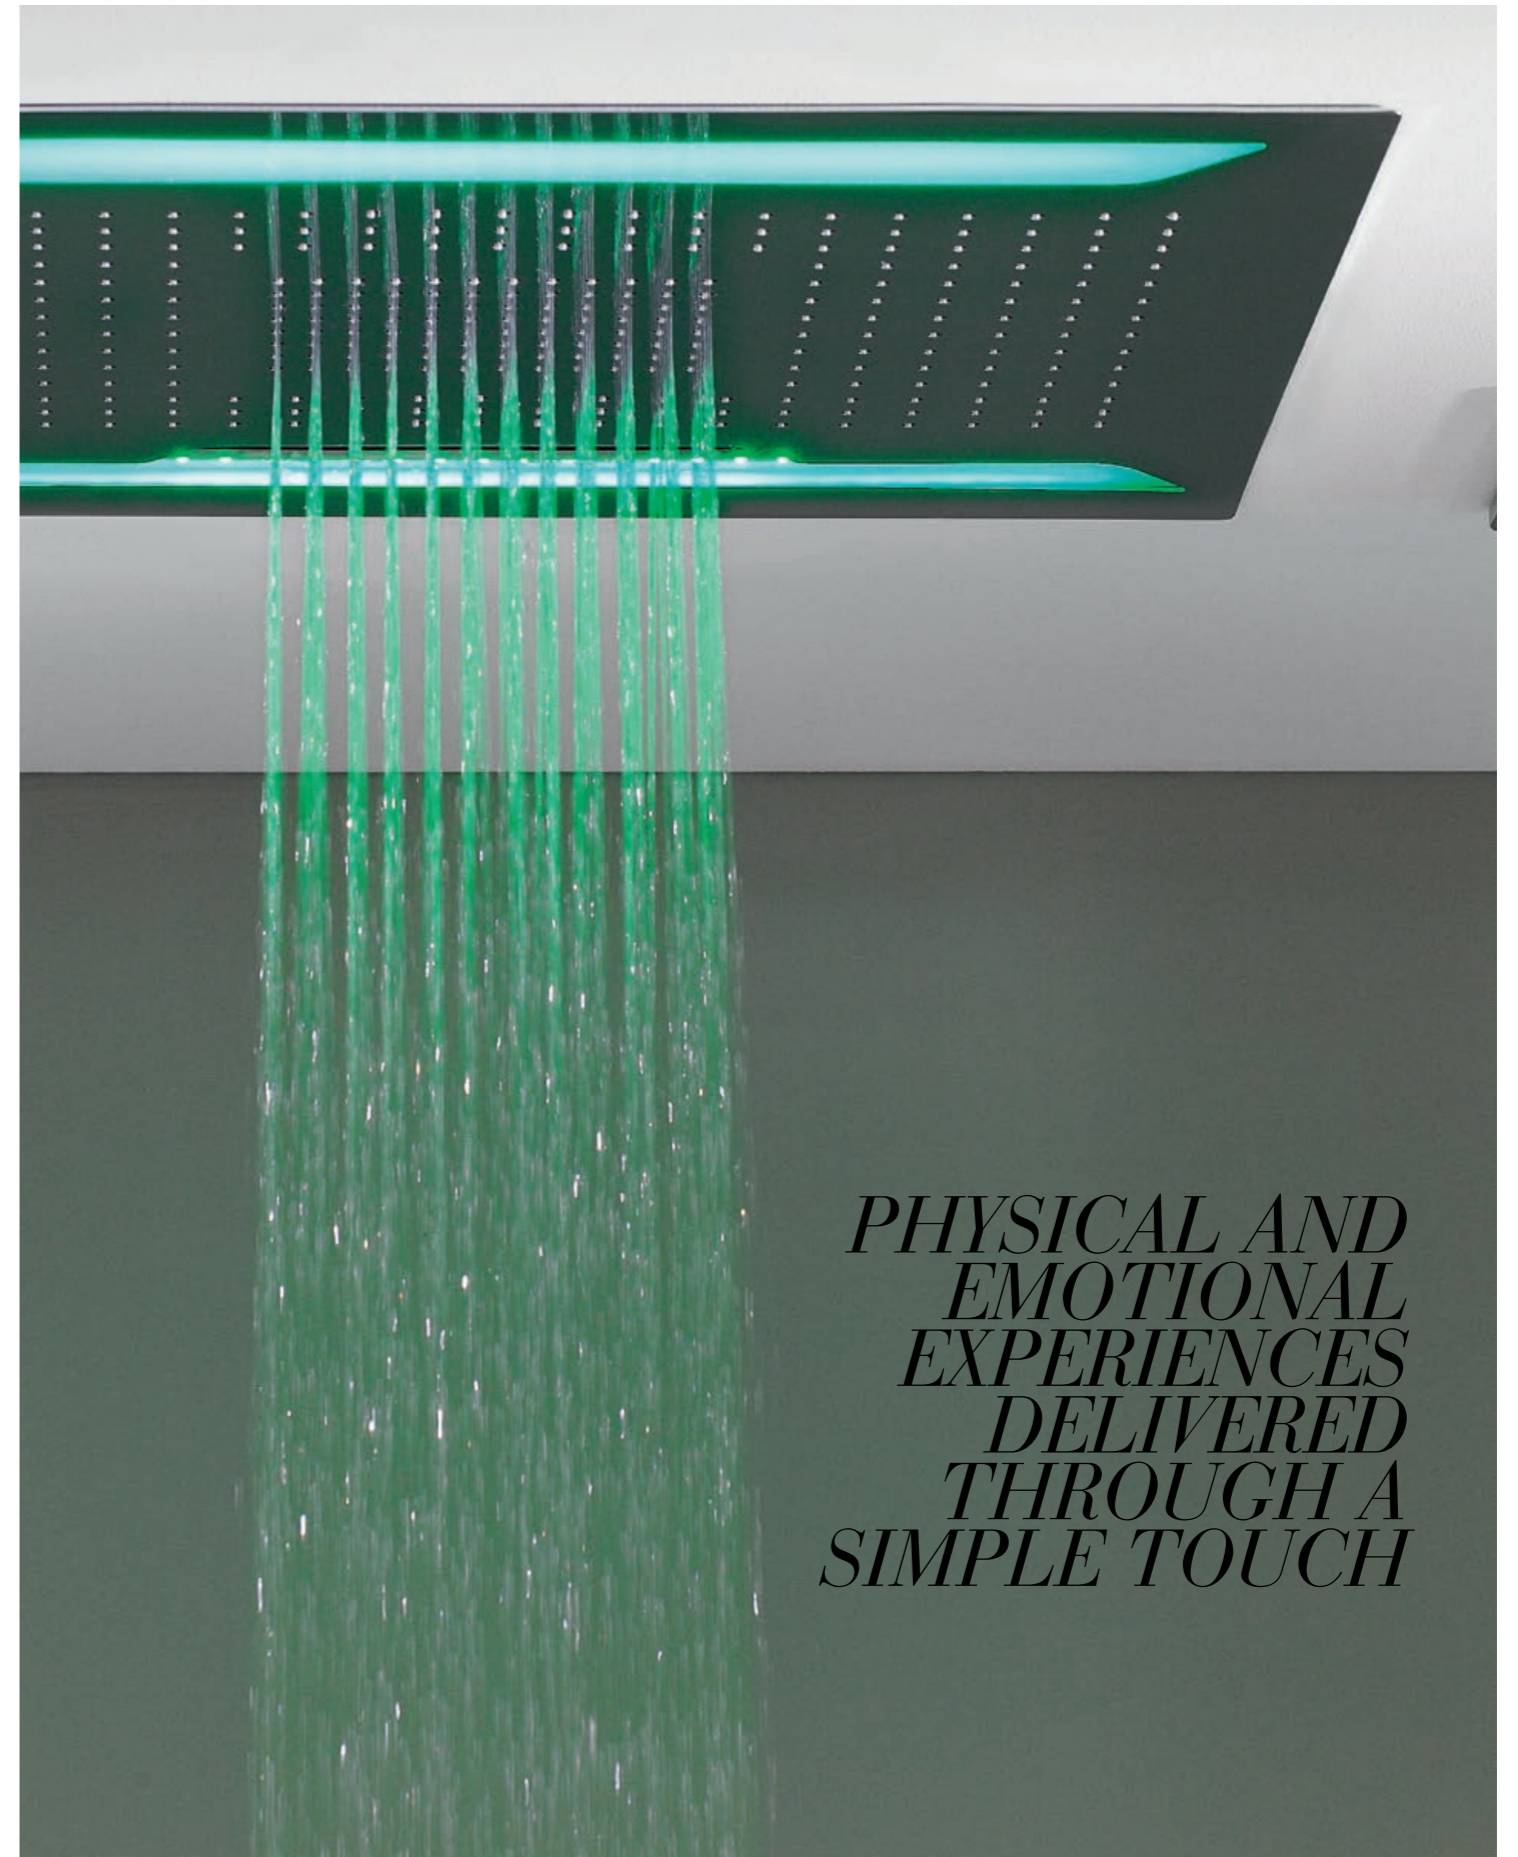

Ametis Thermostatic Shower Column with Body Sprays and Handshower, Wall-Mounted Lavatory Faucet with LED lighting (White).

Ametis Wall-Mounted Lavatory Faucet with LED lighting (White).

Ametis Thermostatic Shower Column with rain and chromotherapy functions (White).

*AQUA-SENSE IS  
AN INNOVATIVE,  
HIGHLY  
TECHNOLOGICAL  
SHOWER  
COLLECTION FOR  
THE MOST  
DEMANDING  
TASTES*

*WATER, LIGHT  
AND SOUND  
ORCHESTRATED  
IN HARMONIC  
BALANCE*

Aqua-Sense Touch Screen, Body Spray and USB port (Polished Chrome).  
Music can be easily uploaded using a wall-mounted USB port and heard through ceiling-mounted speakers.  
The system is well equipped with handshower and adjustable side body sprays.

Aqua-Sense Showerhead with rain, waterfall and chromotherapy functions, Touch Screen and Body Spray (Polished Chrome).

*PHYSICAL AND  
EMOTIONAL  
EXPERIENCES  
DELIVERED  
THROUGH A  
SIMPLE TOUCH*

Aqua-Sense Showerhead with rain and chromotherapy functions (Polished Chrome).  
The ceiling-mounted showerhead creates an intense central rainfall effect, or that of a real waterfall. The LED lighting changes color, producing a soothing effect through diffused chromatic lines. The system is controlled by a touch screen with a simple and intuitive interface to regulate water functions, color changes, music and videos.

Aqua-Sense stainless steel Showerhead with rain and mist functions.  
Thermostatic Set with 2 volume control valves and 2-outlet diverter. Handshower and Body Sprays (Polished Chrome).

Aqua-Sense stainless steel Showerhead with rain and chromotherapy functions and remote control (Polished Chrome).