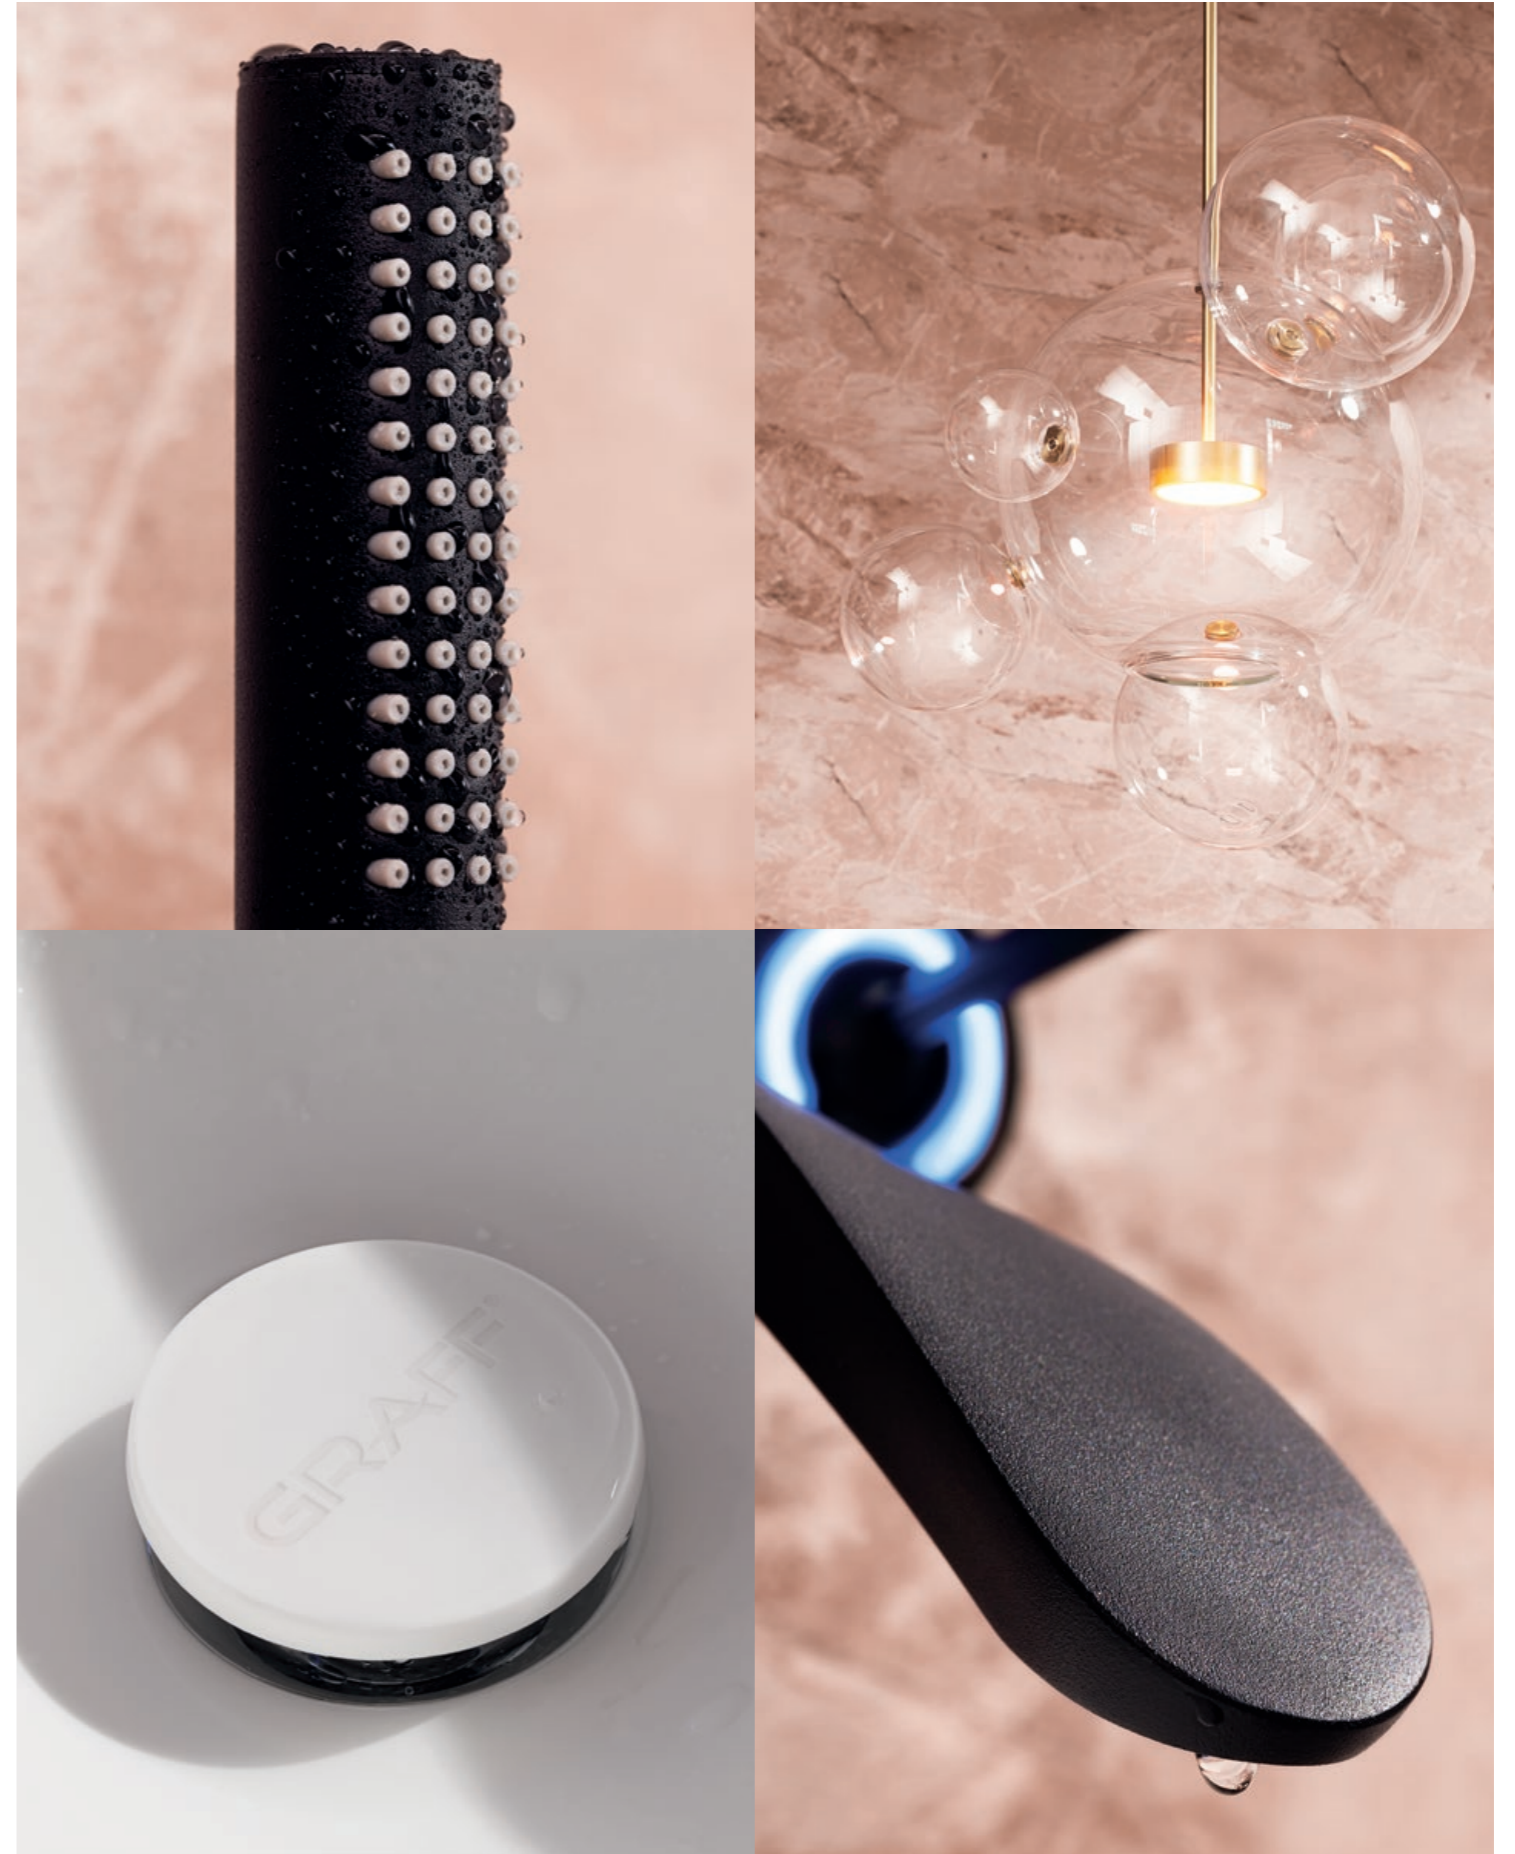

A white, smooth sphere is positioned on the left side of the image, resting on a light-colored marble surface with intricate grey veining. The sphere is slightly out of focus, creating a soft shadow on the marble below it.

*DESIGNED BY DAVIDE OPPIZZI*

*TRANSFORM  
BOTH WATER  
AND YOUR  
SOUL*

4

5

Ametis Wall-Mounted Lavatory Faucet with LED lighting (Black).

Ametis Wall-Mounted Lavatory Faucet with LED lighting, Volume Control Valve, Thermostatic Set detail (Black).

Ametis Handshower, Washbasin in Corian®, Wall-Mounted Lavatory Faucet with LED lighting (Black).

*AMETIS  
REPRESENTS  
A FUSION  
BETWEEN  
THE UNIVERSE  
ABOVE AND  
THE OCEANS  
BELOW.  
A FUTURISTIC  
ODE TO HIGH  
DESIGN IN THE  
BATHROOM*

Aqua-Sense Showerhead with rain, waterfall and chromotherapy functions, Touch Screen and Body Spray (Polished Chrome).

*PHYSICAL AND  
EMOTIONAL  
EXPERIENCES  
DELIVERED  
THROUGH A  
SIMPLE TOUCH*

Aqua-Sense Showerhead with rain and chromotherapy functions (Polished Chrome).  
The ceiling-mounted showerhead creates an intense central rainfall effect, or that of a real waterfall. The LED lighting changes color, producing a soothing effect through diffused chromatic lines. The system is controlled by a touch screen with a simple and intuitive interface to regulate water functions, color changes, music and videos.