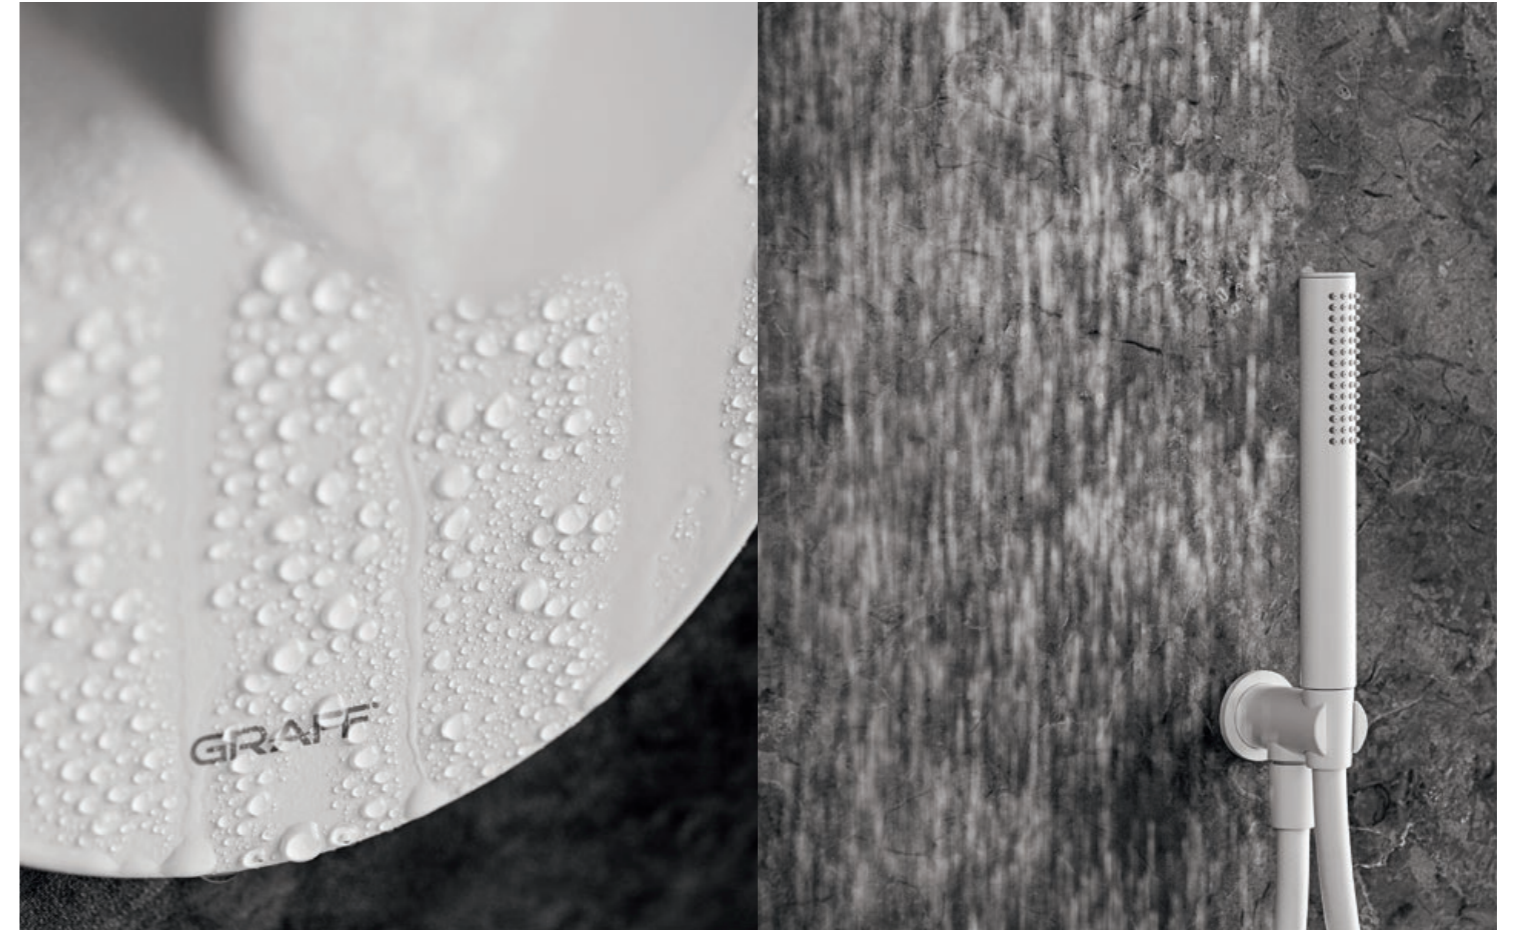

Aqua-Sense stainless steel ultra-slim Showerhead.  
Thermostatic Set with 2-outlet diverter, Handshower (Steelnoox® Satin Nickel).

Aqua-Sense ultra-slim stainless steel Showerhead (Steelnoox® Satin Nickel).

Aqua-Sense ultra-slim Showerhead and Thermostatic Valve details (Steelnoox® Satin Nickel).

*RENEW  
YOUR  
INNER AND  
OUTER SELF*

Aqua-Sense Thermostatic Set with 2-outlet diverter, Showerhead, Handshower (White).

Aqua-Sense Thermostatic Set, Showerhead and Diverter details (White).

Thermostatic Set and Handshower details (White).

Aqua-Sense stainless steel Cascade Water Feature, Handshower, adjustable Body Sprays, Thermostatic Set with 3 volume control valves (Polished Chrome).

Aqua-Sense Cascade Water Feature, Handshower, adjustable Body Spray (Polished Chrome).

*A PERFECT  
WATERFALL  
EFFECT*

The Cascade Water Feature works with all GRAFF thermostatic products.

*EXPLORE NEW  
GEOMETRIES  
OF WELLNESS*