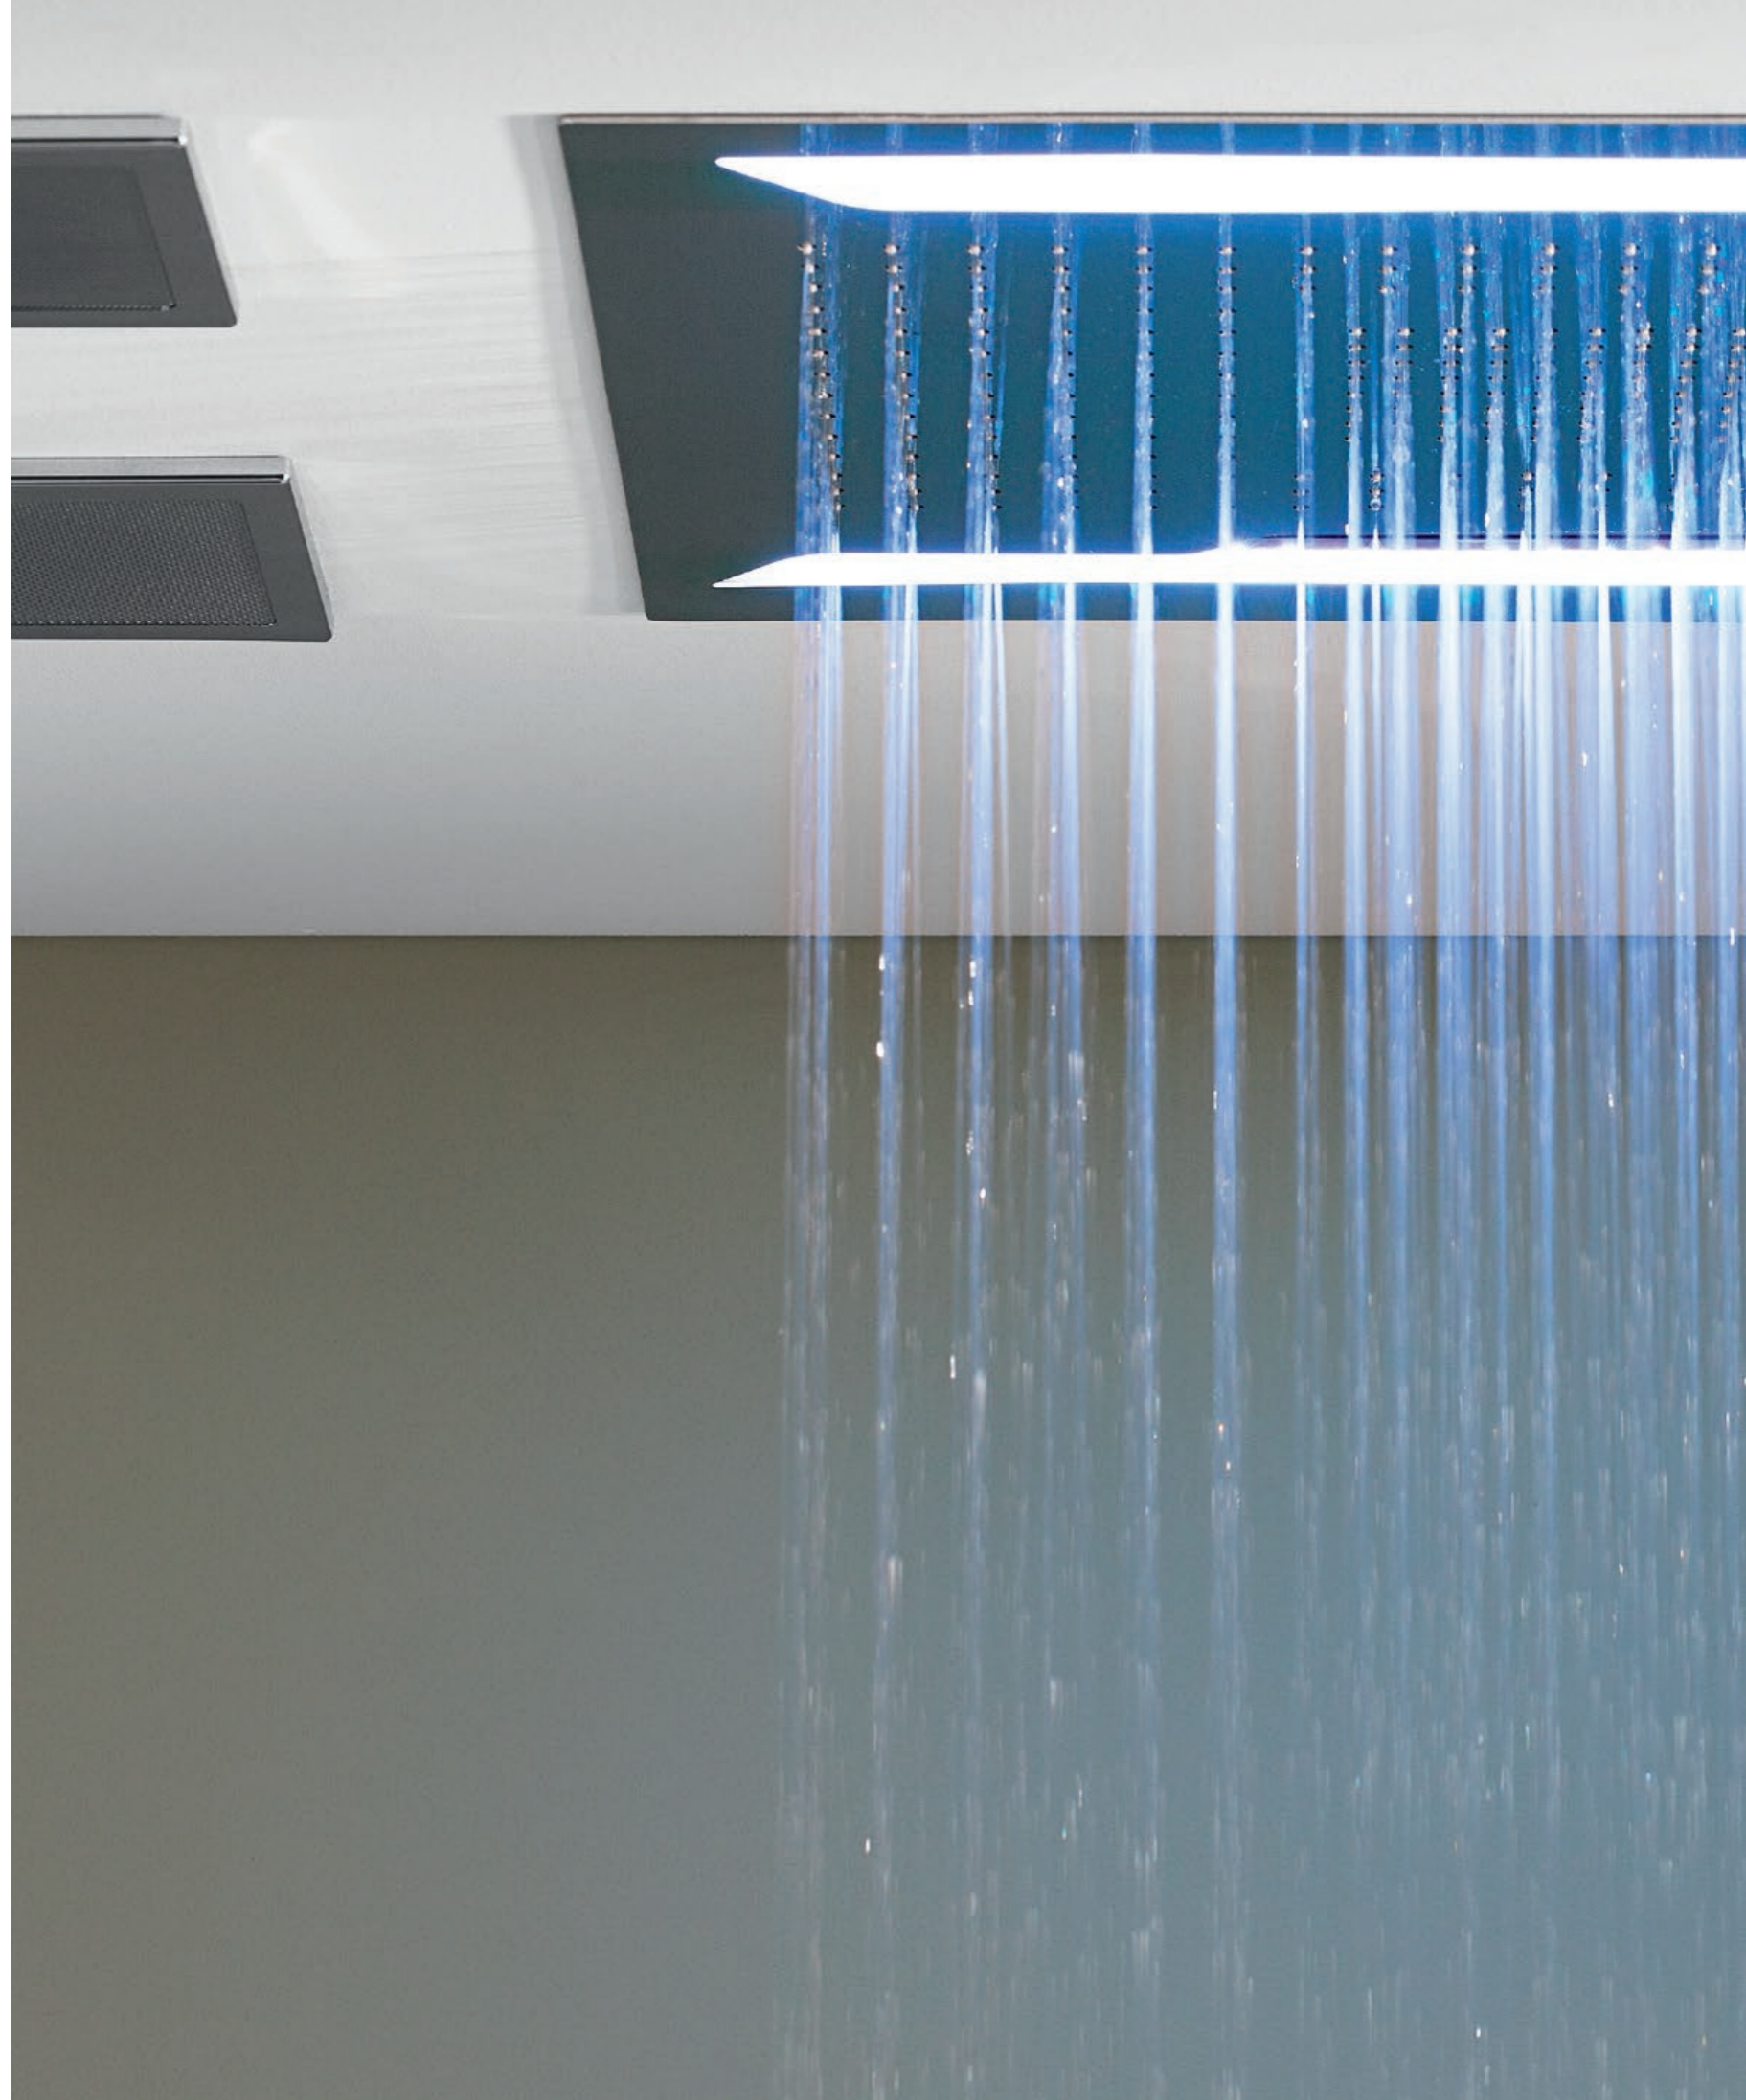

*A HYMN  
TO PURITY  
AND THE  
EXPRESSION  
OF THE SOUL*

The Ametis Shower Column contains high-tech engineering features and integrates an LED chromotherapy lighting system into the ring. The indirect lighting-still a little used concept in bathroom design-gives the column a new dimension.

Ametis Thermostatic Shower Column with Body Sprays and Handshower, Wall-Mounted Lavatory Faucet with LED lighting (White).

Ametis Wall-Mounted Lavatory Faucet with LED lighting (White).

Ametis Thermostatic Shower Column with rain and chromotherapy functions (White).

*AQUA-SENSE IS  
AN INNOVATIVE,  
HIGHLY  
TECHNOLOGICAL  
SHOWER  
COLLECTION FOR  
THE MOST  
DEMANDING  
TASTES*

*WATER, LIGHT  
AND SOUND  
ORCHESTRATED  
IN HARMONIC  
BALANCE*

Aqua-Sense Touch Screen, Body Spray and USB port (Polished Chrome).  
Music can be easily uploaded using a wall-mounted USB port and heard through ceiling-mounted speakers.  
The system is well equipped with handshower and adjustable side body sprays.

Aqua-Sense Showerhead with rain, waterfall and chromotherapy functions, Touch Screen and Body Spray (Polished Chrome).

*PHYSICAL AND  
EMOTIONAL  
EXPERIENCES  
DELIVERED  
THROUGH A  
SIMPLE TOUCH*

Aqua-Sense Showerhead with rain and chromotherapy functions (Polished Chrome).  
The ceiling-mounted showerhead creates an intense central rainfall effect, or that of a real waterfall. The LED lighting changes color, producing a soothing effect through diffused chromatic lines. The system is controlled by a touch screen with a simple and intuitive interface to regulate water functions, color changes, music and videos.