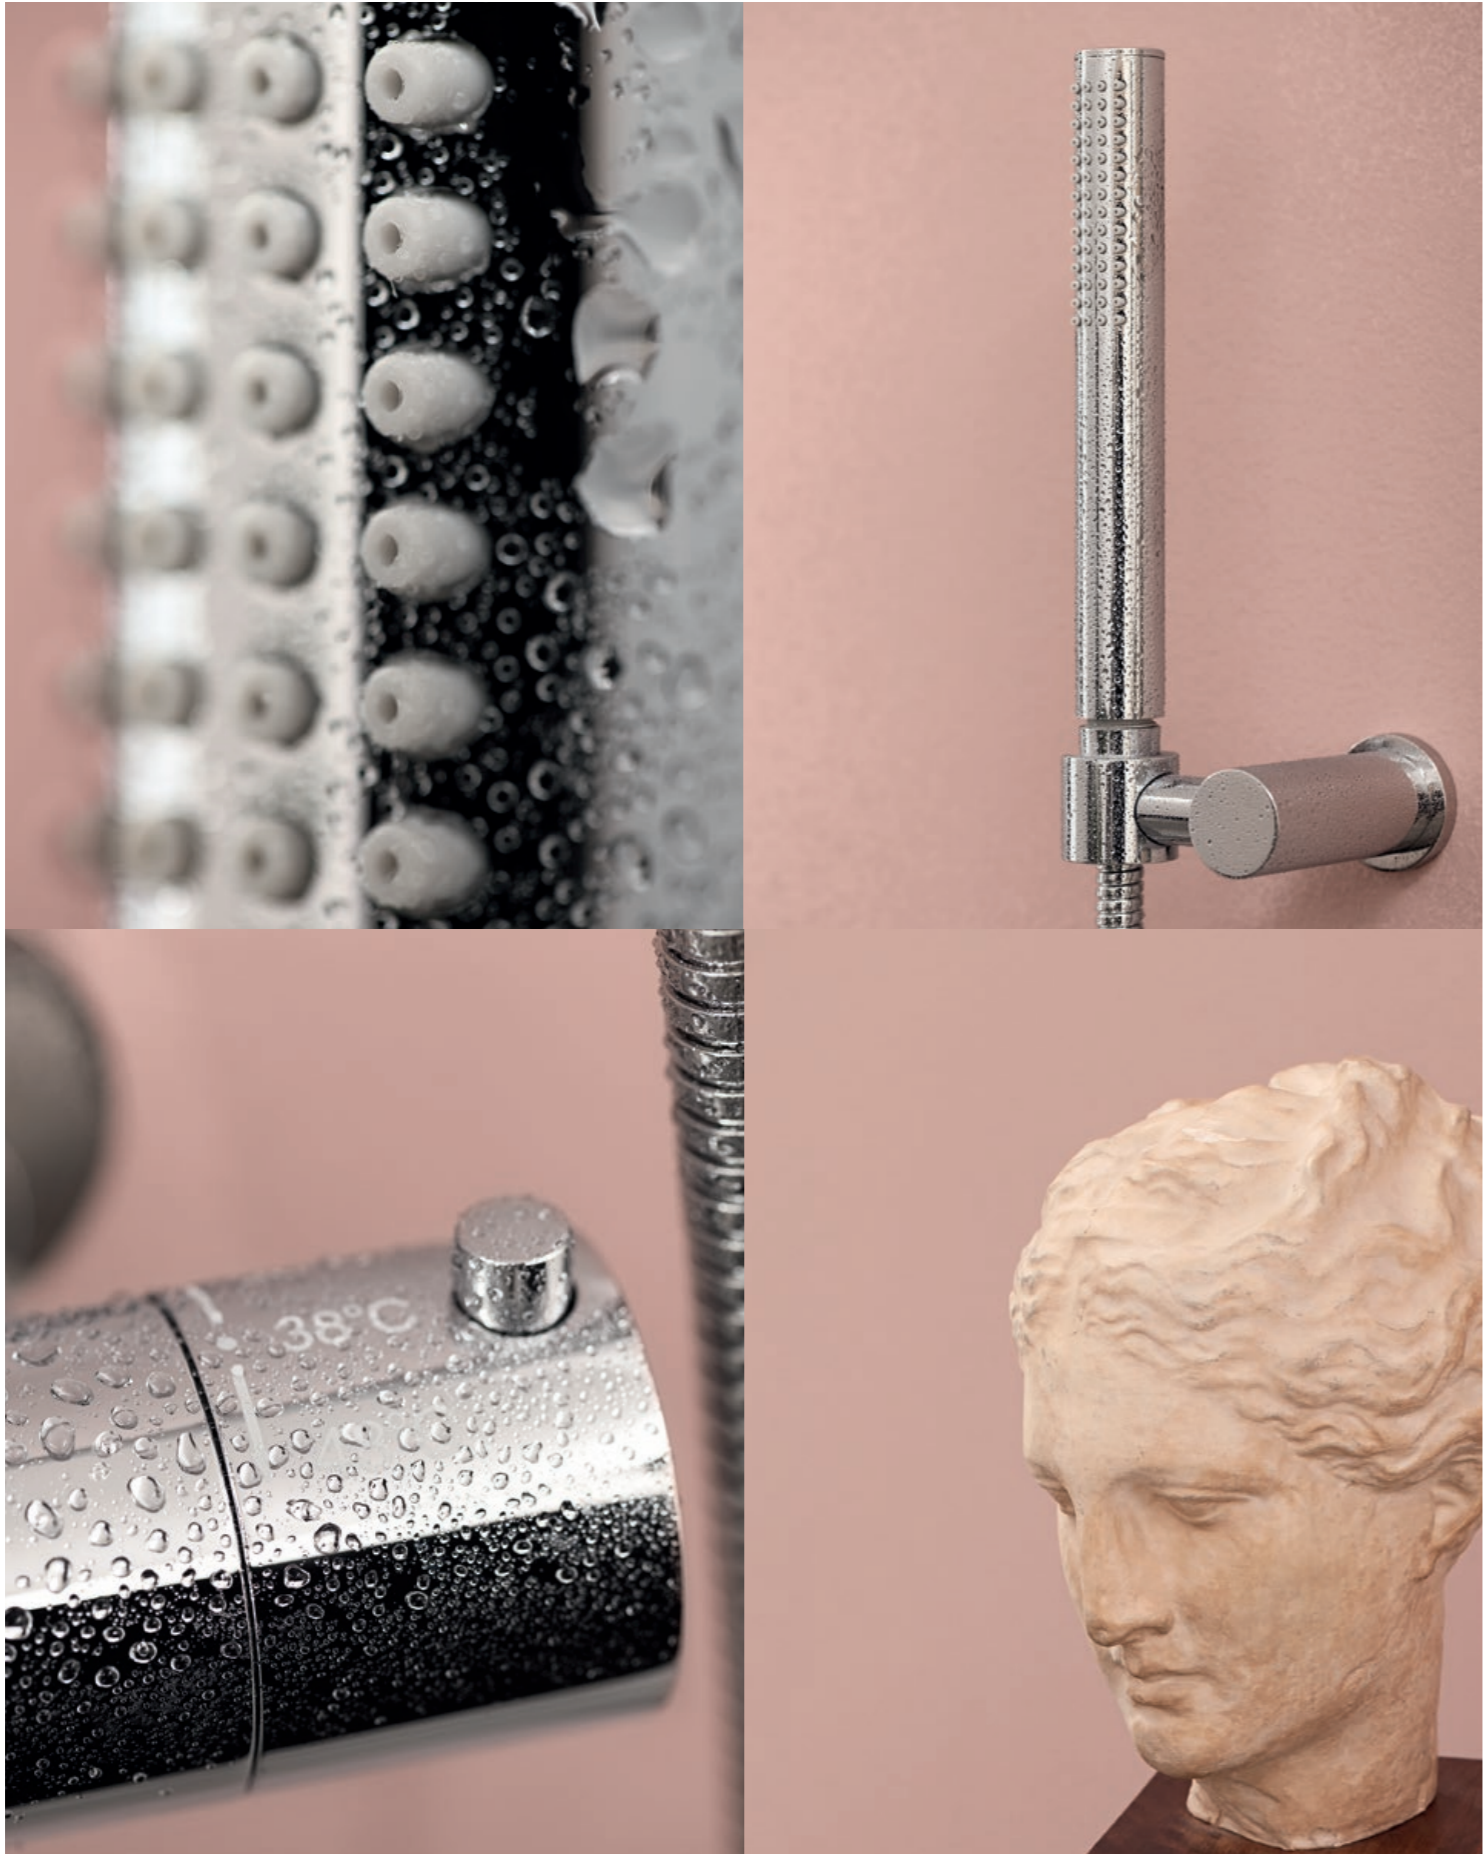

Aqua-Sense Showerhead with rain, waterfall and chromotherapy functions, Touch Screen and Body Spray (Polished Chrome).

*PHYSICAL AND  
EMOTIONAL  
EXPERIENCES  
DELIVERED  
THROUGH A  
SIMPLE TOUCH*

Aqua-Sense Showerhead with rain and chromotherapy functions (Polished Chrome).  
The ceiling-mounted showerhead creates an intense central rainfall effect, or that of a real waterfall. The LED lighting changes color, producing a soothing effect through diffused chromatic lines. The system is controlled by a touch screen with a simple and intuitive interface to regulate water functions, color changes, music and videos.

Aqua-Sense Cascade Water Feature, Handshower, adjustable Body Spray (Polished Chrome).

*A PERFECT  
WATERFALL  
EFFECT*

The Cascade Water Feature works with all GRAFF thermostatic products.

*EXPLORE NEW  
GEOMETRIES  
OF WELLNESS*

Aqua-Sense stainless steel dual-function Showerhead with rain and waterfall effects, Handshower, Thermostatic Set with volume control and 2-outlet diverter (Polished Chrome).

Aqua-Sense dual-function stainless steel Showerhead with rain and waterfall effects, adjustable Body Sprays, Thermostatic Set with 3-outlet diverter (Polished Chrome).

Thermostatic Set with Terra collection handles (Polished Chrome).

Aqua-Sense dual-function stainless steel Showerhead with rain and waterfall effects (Polished Chrome).

Thermostatic Shower Column Set with handshower (Polished Chrome).