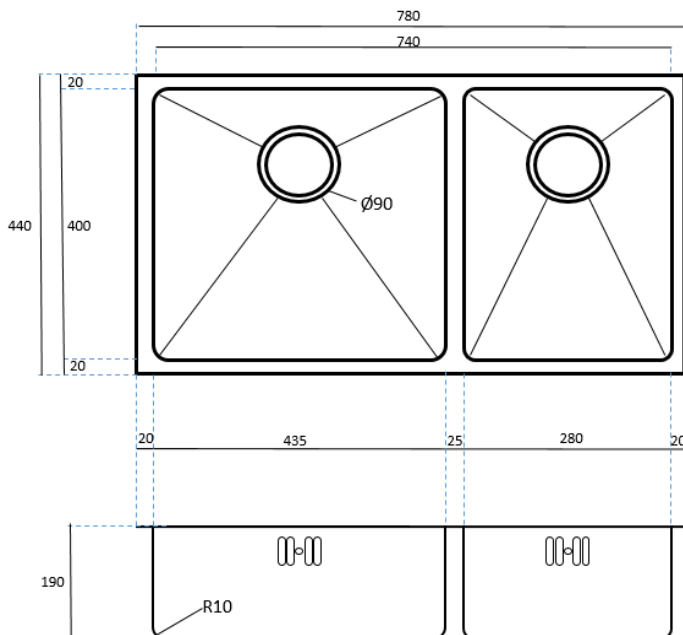

SINGLE BOWL UNDERMOUNT SINK

Material: SS304 / SS316

Remarks: custom size available

Both to round & square outlet available
SS304 only

SINGLE BOWL UNDERMOUNT SINK

Material: SS304 / SS316

Remarks: Custom size available

Both to round & square outlet available
SS304 only

DOUBLE BOWL UNDERMOUNT SINK

Material: SS304 / SS316

Remarks: custom size available

Both to round & square outlet available
SS304 only

DOUBLE BOWL UNDERMOUNT SINK

Material: SS304 / SS316

Remarks: Custom size available

Both to round & square outlet available
SS304 only

* ADJUSTABLE HOSE DESIGN (200 – 600mm)

Replace rubber ring by silicone gasket

Flexible hose can extend the length from 200mm to 600mm