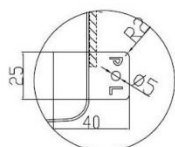

SINGLE BOWL UNDERMOUNT SINK

Material: SS304 / SS316

Remarks: custom size available

Both to round & square outlet available
SS304 only

SINGLE BOWL UNDERMOUNT SINK

Material: SS304 / SS316

Remarks: Custom size available

Both to round & square outlet available
SS304 only

DOUBLE BOWL UNDERMOUNT SINK

Material: SS304 / SS316

Remarks: custom size available

Both to round & square outlet available
SS304 only

DOUBLE BOWL UNDERMOUNT SINK

Material: SS304 / SS316

Remarks: Custom size available

Both to round & square outlet available
SS304 only

* ADJUSTABLE HOSE DESIGN (200 – 600mm)

Replace rubber ring by silicone gasket

Flexible hose can extend the length from 200mm to 600mm