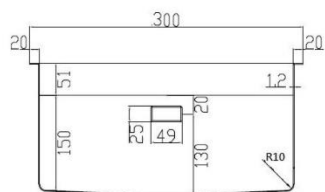

SINGLE BOWL UNDERMOUNT SINK

Material: SS304 / SS316

Remarks: custom size available

Both to round & square outlet available
SS304 only

SINGLE BOWL UNDERMOUNT SINK

Material: SS304 / SS316

Remarks: Custom size available

Both to round & square outlet available
SS304 only

DOUBLE BOWL UNDERMOUNT SINK

Material: SS304 / SS316

Remarks: custom size available

Both to round & square outlet available
SS304 only

DOUBLE BOWL UNDERMOUNT SINK

Material: SS304 / SS316

Remarks: Custom size available

Both to round & square outlet available
SS304 only

* ADJUSTABLE HOSE DESIGN (200 – 600mm)

Replace rubber ring by silicone gasket

Flexible hose can extend the length from 200mm to 600mm