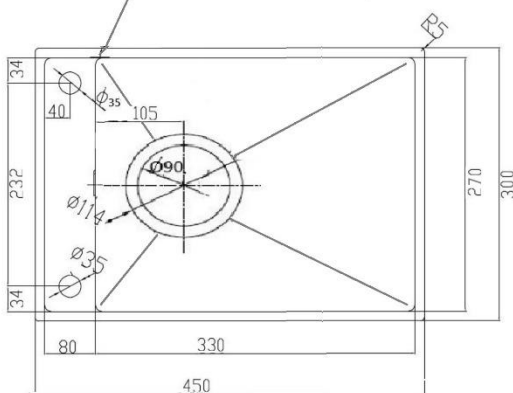

SINGLE BOWL UNDERMOUNT SINK

Material: SS304 / SS316

Remarks: custom size available

Both to round & square outlet available
SS304 only

SINGLE BOWL UNDERMOUNT SINK

Material: SS304 / SS316

Remarks: Custom size available

Both to round & square outlet available
SS304 only

DOUBLE BOWL UNDERMOUNT SINK

Material: SS304 / SS316

Remarks: custom size available

Both to round & square outlet available
SS304 only

DOUBLE BOWL UNDERMOUNT SINK

Material: SS304 / SS316

Remarks: Custom size available

Both to round & square outlet available
SS304 only

* ADJUSTABLE HOSE DESIGN (200 – 600mm)

Replace rubber ring by silicone gasket

Flexible hose can extend the length from 200mm to 600mm