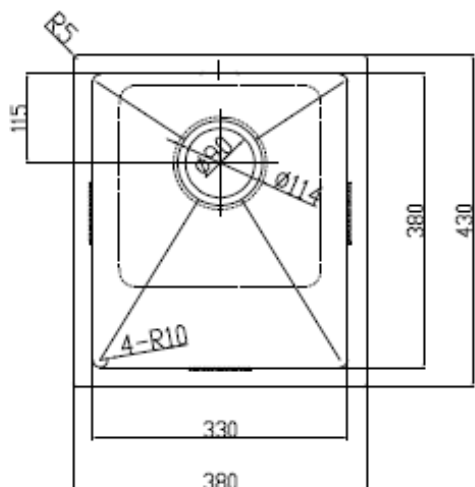

SINGLE BOWL UNDERMOUNT SINK

Material: SS304 / SS316

Remarks: custom size available

Both to round & square outlet available
SS304 only

SINGLE BOWL UNDERMOUNT SINK

Material: SS304 / SS316

Remarks: Custom size available

Both to round & square outlet available
SS304 only

DOUBLE BOWL UNDERMOUNT SINK

Material: SS304 / SS316

Remarks: custom size available

Both to round & square outlet available
SS304 only

DOUBLE BOWL UNDERMOUNT SINK

Material: SS304 / SS316

Remarks: Custom size available

Both to round & square outlet available
SS304 only

* ADJUSTABLE HOSE DESIGN (200 – 600mm)

Replace rubber ring by silicone gasket

Flexible hose can extend the length from 200mm to 600mm