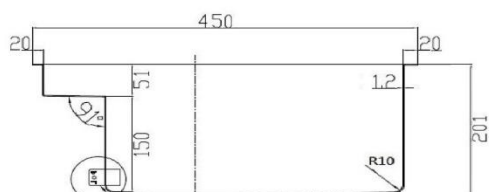

SINGLE BOWL UNDERMOUNT SINK

Material: SS304 / SS316

Remarks: custom size available

Both to round & square outlet available
SS304 only

SINGLE BOWL UNDERMOUNT SINK

Material: SS304 / SS316

Remarks: Custom size available

Both to round & square outlet available
SS304 only

DOUBLE BOWL UNDERMOUNT SINK

Material: SS304 / SS316

Remarks: custom size available

Both to round & square outlet available
SS304 only

DOUBLE BOWL UNDERMOUNT SINK

Material: SS304 / SS316

Remarks: Custom size available

Both to round & square outlet available
SS304 only

* ADJUSTABLE HOSE DESIGN (200 – 600mm)

Replace rubber ring by silicone gasket

Flexible hose can extend the length from 200mm to 600mm