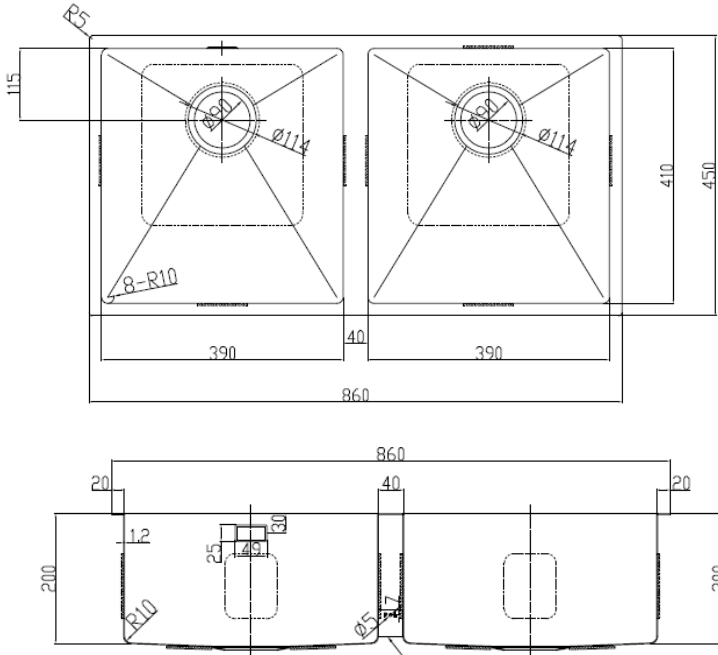

SINGLE BOWL UNDERMOUNT SINK

Material: SS304 / SS316

Remarks: custom size available

Both to round & square outlet available
SS304 only

SINGLE BOWL UNDERMOUNT SINK

Material: SS304 / SS316

Remarks: Custom size available

Both to round & square outlet available
SS304 only

DOUBLE BOWL UNDERMOUNT SINK

Material: SS304 / SS316

Remarks: custom size available

Both to round & square outlet available
SS304 only

DOUBLE BOWL UNDERMOUNT SINK

Material: SS304 / SS316

Remarks: Custom size available

Both to round & square outlet available
SS304 only

* ADJUSTABLE HOSE DESIGN (200 – 600mm)

Replace rubber ring by silicone gasket

Flexible hose can extend the length from 200mm to 600mm