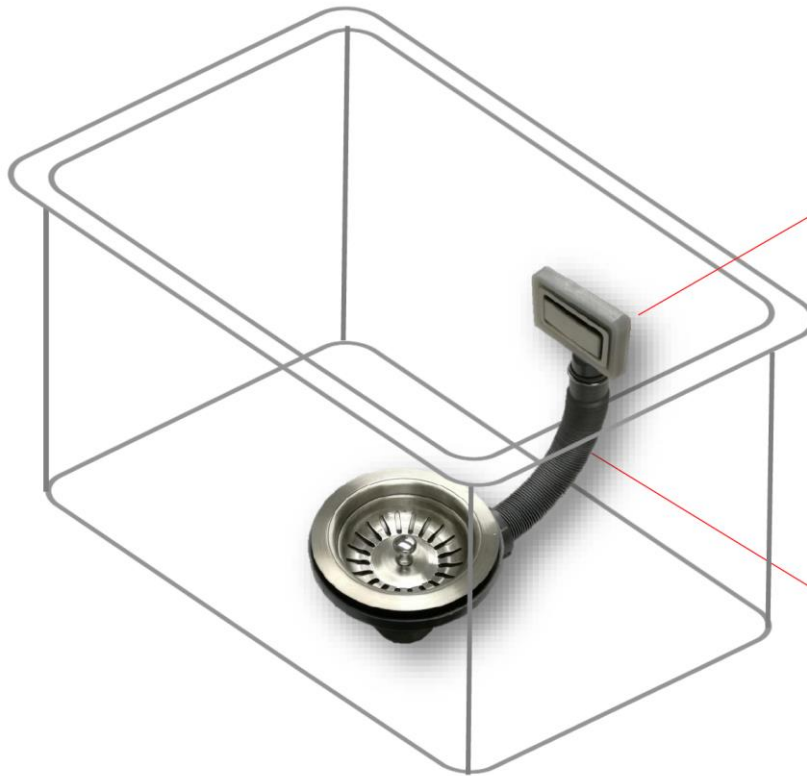

SINGLE BOWL UNDERMOUNT SINK

Material: SS304 / SS316

Remarks: custom size available

Both to round & square outlet available
SS304 only

SINGLE BOWL UNDERMOUNT SINK

Material: SS304 / SS316

Remarks: Custom size available

Both to round & square outlet available
SS304 only

DOUBLE BOWL UNDERMOUNT SINK

Material: SS304 / SS316

Remarks: custom size available

Both to round & square outlet available
SS304 only

DOUBLE BOWL UNDERMOUNT SINK

Material: SS304 / SS316

Remarks: Custom size available

Both to round & square outlet available
SS304 only

* ADJUSTABLE HOSE DESIGN (200 – 600mm)

Replace rubber ring by silicone gasket

Flexible hose can extend the length from 200mm to 600mm