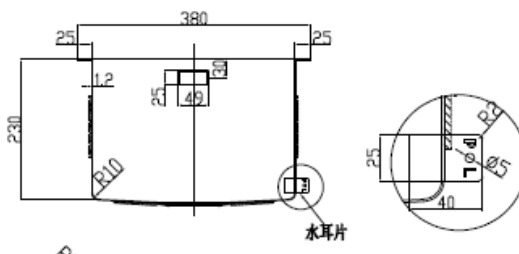

SINGLE BOWL UNDERMOUNT SINK

Material: SS304 / SS316

Remarks: custom size available

Both to round & square outlet available
SS304 only

SINGLE BOWL UNDERMOUNT SINK

Material: SS304 / SS316

Remarks: Custom size available

Both to round & square outlet available
SS304 only

DOUBLE BOWL UNDERMOUNT SINK

Material: SS304 / SS316

Remarks: custom size available

Both to round & square outlet available
SS304 only

DOUBLE BOWL UNDERMOUNT SINK

Material: SS304 / SS316

Remarks: Custom size available

Both to round & square outlet available
SS304 only

* ADJUSTABLE HOSE DESIGN (200 – 600mm)

Replace rubber ring by silicone gasket

Flexible hose can extend the length from 200mm to 600mm